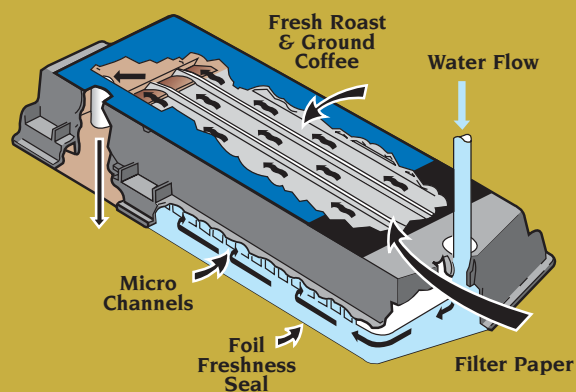

Insert the cartridge into the Gevalia[®] Singles brewer. Your drink will be ready in seconds. It's as easy to use as an ATM card.

You Can't Beat the Flavor of Freshly Brewed Gourmet Coffee

- Featuring a variety of the finest coffees of Europe from Gevalia[®] and Kenco[®] Coffees.
- Fresh-brewed coffee one cup at a time.
- Easy to use in boardrooms, waiting rooms, lobbies and more.
- Compact Brewer Dimensions: 14" x 18 1/2" x 17".
- Stylish cartridge stand available for easy storage.
- Gevalia[®] Singles...No Mess, No Fuss.

How the Cartridge Works

- Each cartridge has its own filter paper. It works just like a filter machine – but faster.
- A foil seal locks in freshness.
- Once inserted, hot water flows through the cartridge via micro channels, passing over the product to deliver drinks in seconds.