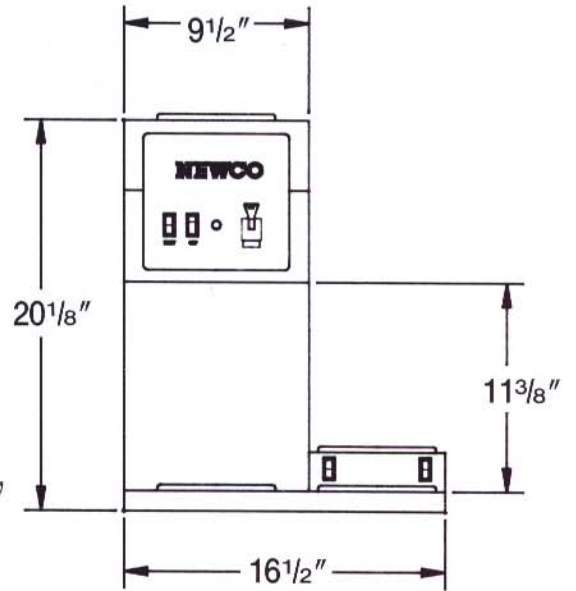

Dimensions

18" deep
9-1/2" wide
20-1/8" high

Electrical Specifications

120 Volts AC
1280 - 1580 watts

3 Station Front View

2 Station Side View

Watercolors™
NEWCO

Newco Enterprises, Inc., 1735 South River Road, St. Charles, MO 63303