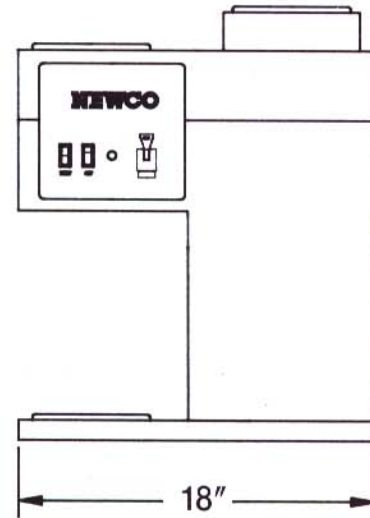

Dimensions

18" deep
9-1/2" wide
20-1/8" high

Electrical Specifications

120 Volts AC
1280 - 1580 watts

3 Station Front View

2 Station Side View

Watercolors™
NEWCO

Newco Enterprises, Inc., 1735 South River Road, St. Charles, MO 63303