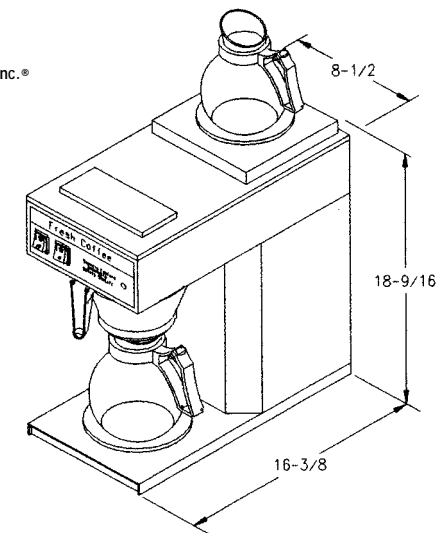

The next dimension in pour over brewers.

- Auto warmer shut off feature eliminates the potential hazard of warmers being left on at the end of the day.
- Warmer shut off may be adjusted anywhere between 30 minutes and 4 hours.
- Low profile model incorporates ready light for optimum brewing temperatures.
- Durable stainless steel construction.
- Master power switch.

MODEL	WIDTH	DEPTH	HEIGHT	120 VOLT, 15AMP		WEIGHT	CU. FT.
				(U.S.A.)	(CANADA)		
AK-2AS	8-1/2"	16 3/8"	18 9/16"	13.3A	11A	29 LB.	5.29

Newco Enterprises, Inc.

1735 S. River Rd

St. Charles, MO 63303

Phone (314) 925-1202