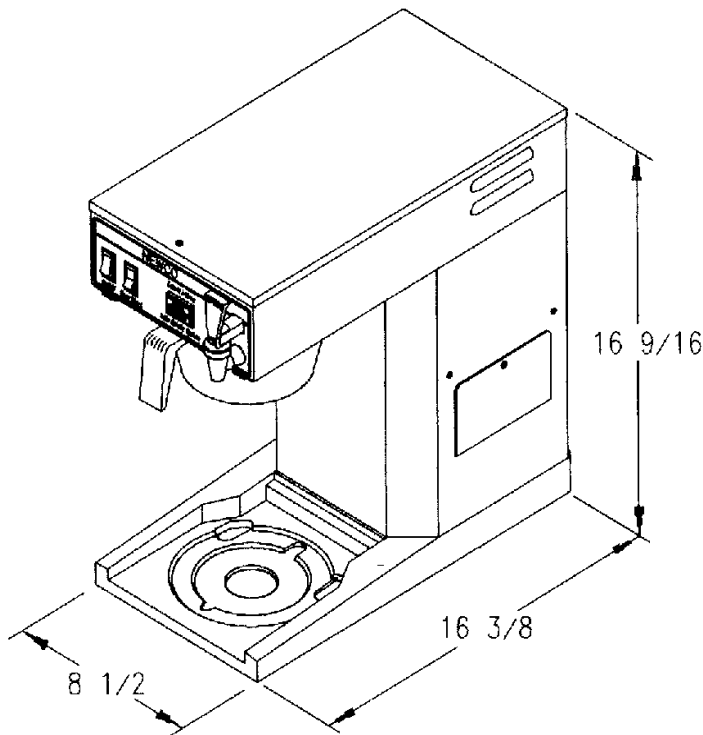

ACE INTELLI-BREW SERIES BREWER

MODEL IA-TC

Carafe
not
included

Tank Heating System

- Reduced Operating Cost – select from 2 power saving modes to automatically turn off or throttle back the tank heating system during periods of non-use to prolong component life as well as save on energy cost.
- Normal Operation Mode – Tank temperature maintained at present level.
- Tank Protection – will not allow tank heater to operate without sufficient water present. This protects against heater burn out.
- Auto Arm – When brew cycle is started system checks tank temperature and displays flashing light until optimum brewing temperature has been reached before brewing.

Water Delivery System:

- Auto Pre Fill – Ensures that the correct volume of water is present before beginning the brew cycle eliminating “short pots”.
- Auto Time Off – If the brewer fill time exceeds 3 minutes, the brewer will automatically shut off. This prevents any runaway condition or signals that the water line has been restricted.
- Visa Brew – light flashes during brew cycle to alert the operator that the brew cycle is in process and to proceed with caution.
- Dual Volume Setting – Intelli-Brew Dispenser and airpot models offer optional dual volume setting for half pot and full pot.