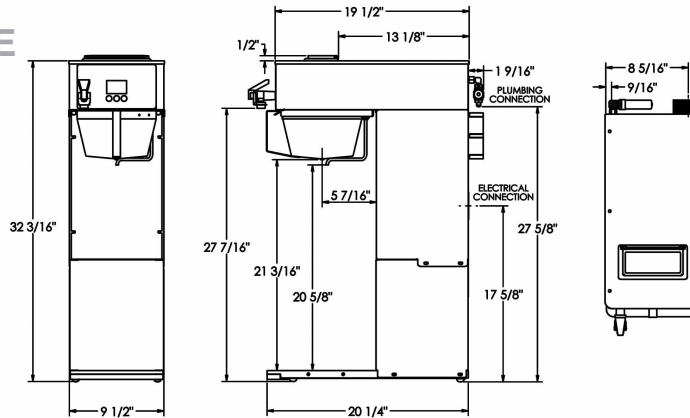

TALL PROFILE

LOW PROFILE

TALL PROFILE
TALL PROFILE
LOW PROFILE
LOW PROFILE

Base Model	Control Option	Part Number	Volts	Amps	Tank* Wattage	Cubic Feet	Ship Weight	Cord Attached
GXF-8D	TVT Coffee	701069	120	11.7	1375	9.8	46	Yes
GXF-8D	TVT Coffee	701071	120/240	23.1	5500	9.8	46	none
GXF-P	TVT Coffee	701073	120	11.7	1375	7.3	42	Yes
GXF-P	TVT Coffee	701075	120/240	23.1	5500	7.3	42	none