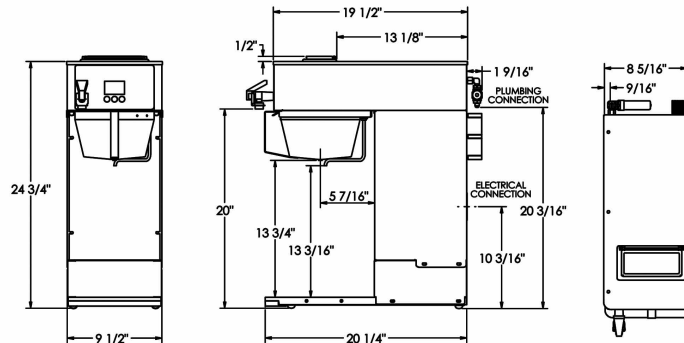

TALL PROFILE

LOW PROFILE

TALL PROFILE
TALL PROFILE
LOW PROFILE
LOW PROFILE

Base Model	Control Option	Part Number	Volts	Amps	Tank* Wattage	Cubic Feet	Ship Weight	Cord Attached
GXF-8D	TVT Coffee	701069	120	11.7	1375	9.8	46	Yes
GXF-8D	TVT Coffee	701071	120/240	23.1	5500	9.8	46	none
GXF-P	TVT Coffee	701073	120	11.7	1375	7.3	42	Yes
GXF-P	TVT Coffee	701075	120/240	23.1	5500	7.3	42	none