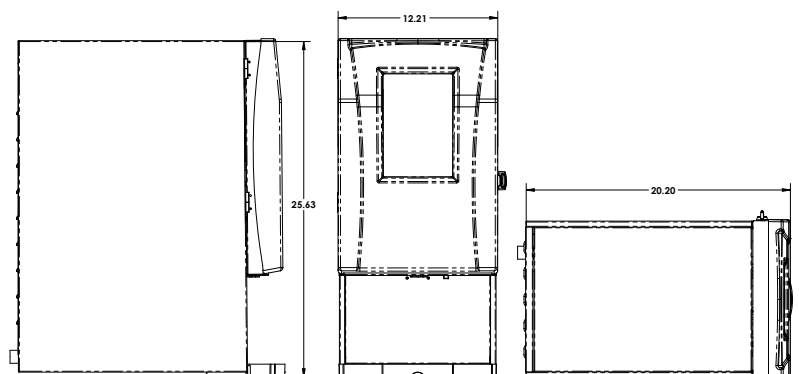

Dimensions: 12.21" W | 20.2" D | 25.6" H

Customize Your LCD Touch

Brandable Splash Screen

Standard Drink Option Screen

LCD Touch's front label and splash screen can be customized with your branding to promote your business.

Model	PN	Width	Depth	Height	Electrical	Canada	Weight
LCD TOUCH	#122100	12.2	20.2	25.6	13.3A/120 VOLT, 1600W	15A/120 VOLT, 1400W	38 LBS
LCD TOUCH LT (2.5 gal. tank)	#122125	12.2	20.2	25.6	14.6A/120 VOLT, 1750W	15A/120 VOLT, 1400W	38 LBS
LCD TOUCH LT (2.5 gal. tank)	#122143	12.2	20.2	25.6	14.6A/240 VOLT, 3500W	15A/240 VOLT, 3500W	38 LBS