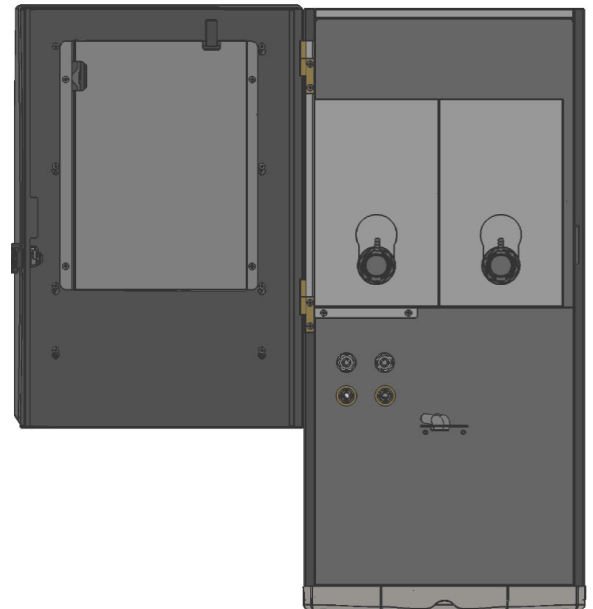

LCD TOUCH

ON-DEMAND COFFEE DISPENSER

LCD Touch
PN: #122100

Features

Mild? Regular? Bold? Half the caffeine?
Double shot? LCD Touch delivers on
demand drinks any way you want it.

- Drink menu flexibility: Turn on/off espresso and iced coffee in programming.
- Choose between push and hold or automatic volume dispense.
- Customize sleep screen with private image or logo.
- Accommodates two .5 Gal (1.9Liter) bag-in box products.
- Ambient (non-refrigerated) cabinet.
- Independent hot Water dispense.
- Engaging 10.5" Touch Screen.
- Dispense up to 3 drinks sizes and strengths (Mild, Medium, Bold).
- Maximum cup size: 20 ounces.
- Product compartment door lock.
- Easy to use Sanitization and prime functions accessed from touch screen.
- Drink options: Coffee, Decaf, 1/2 Caf, Espresso, Iced Coffee (over ice).
- Water filter monitor.

Dimensions: 12.21" W | 20.2" D | 25.6" H

Customize Your LCD Touch

Brandable Splash Screen

Standard Drink Option Screen

LCD Touch's front label and splash screen can be customized with your branding to promote your business.

Additional Information

- No calibration needed-plug & play
- Touch screen operations
- Customized logo screen
- Decaf button switches to decaf bib
- Preprogrammed drink recipes
- 6-8-10-12-16-20 ounce drink choices
- Cup selection menu
- Custom call for service number
- Power save & power down option
- Water filter monitoring options
- Push & hold hot water button
- Push & hold hot drink dispense option
- Semi-automatic cleaning cycle