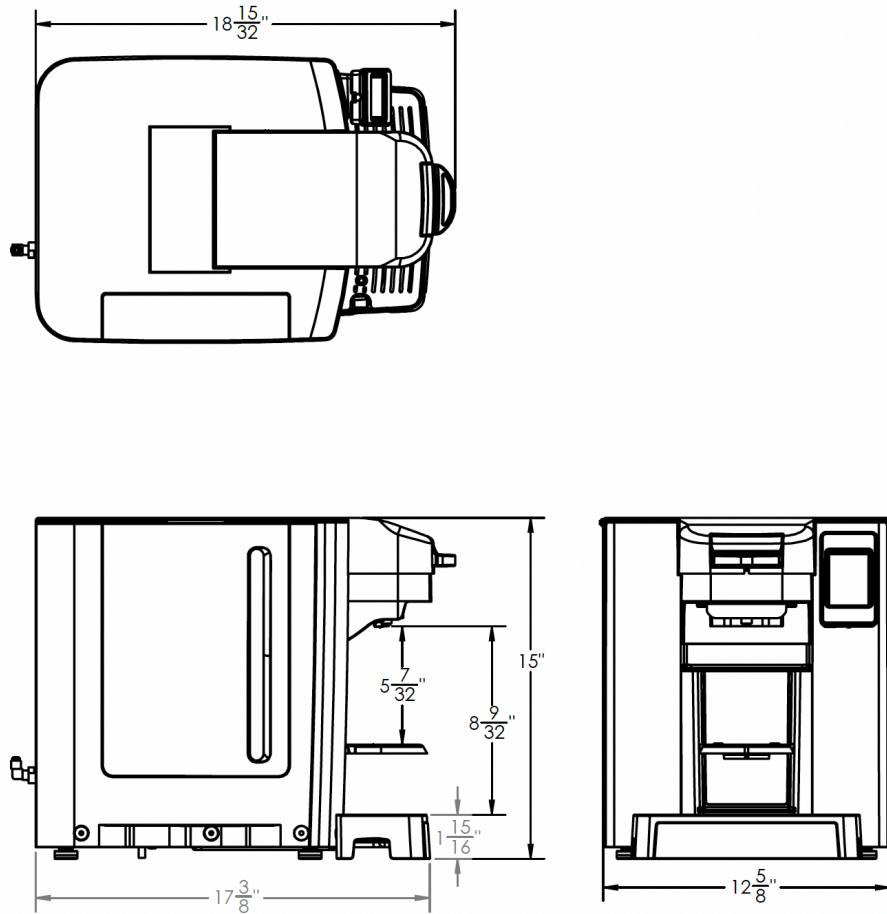

Dimensions

Additional Information

P/N	Model	Height - Open	Height - Closed	Width	Depth	Volts	Watts	Amps	Weight
153287	USA Multi-language	21.75"	15"	12.63"	17.375"	120	1700	15	35