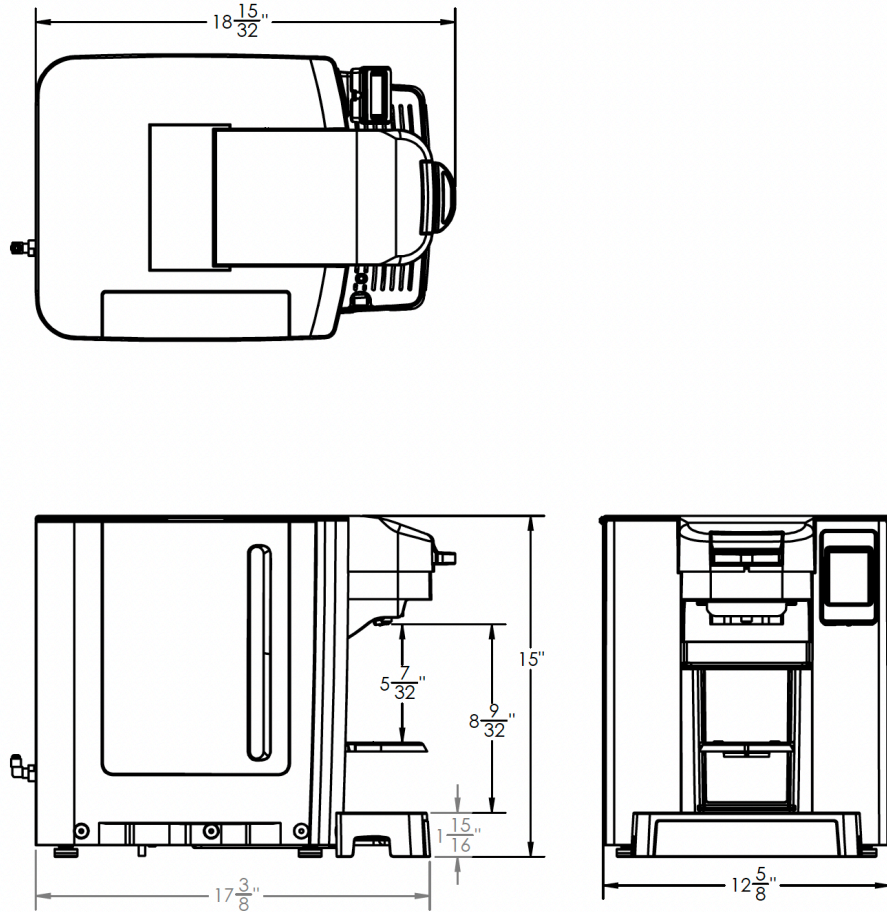

DIMENSIONS

Additional Information

P/N	Model	Height - Open	Height - Closed	Width	Depth	Volts	Watts	Amps	Weight
153286	Canadian Multi-language	21.75"	15"	12.63"	17.375"	120	1400	15	35