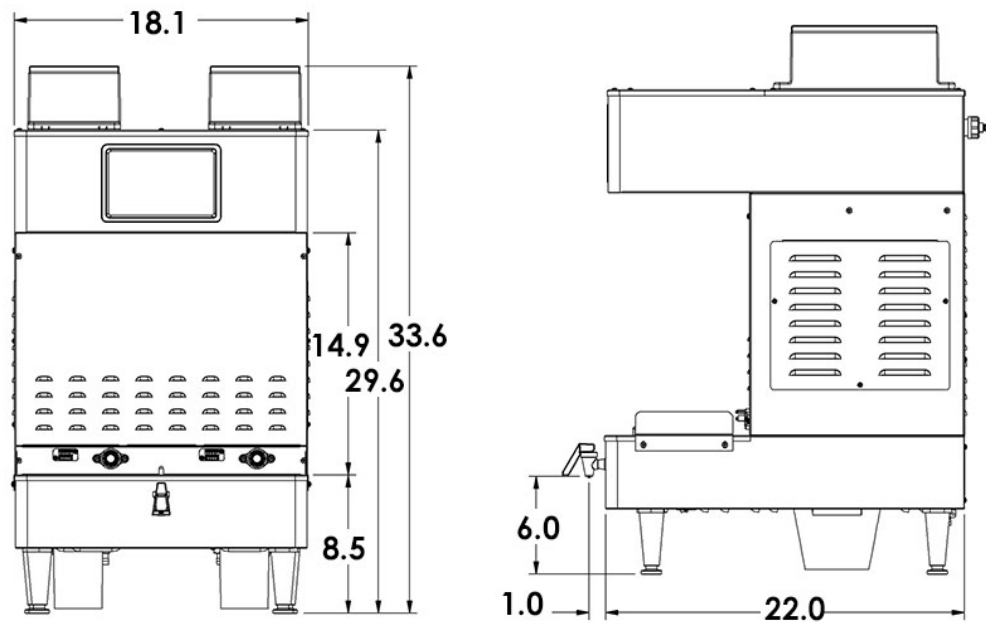

Cost Savings

- Less Wasted Coffee
- No Paper Filters
- Less Water Required

Easy Maintenance

- Removable Top & Side Panels
- Quick Access
- Simplified Internal Modules

Part Number	Model	Height	Width	Depth	Electrical	Weight	Cord Info
300644	BTP6 + Servers	33.6"	18.1"	22.0"	120V/1450W/12A	150 LBS	NEMA 5-15P
300624	BTP6+ Servers	33.6"	18.1"	22.0"	240V/5760W/24A	150 LBS	NEMA L14-30P
112463	Server	14"	9"	8.6"	120V/ - W/ - A	12 LBS	-