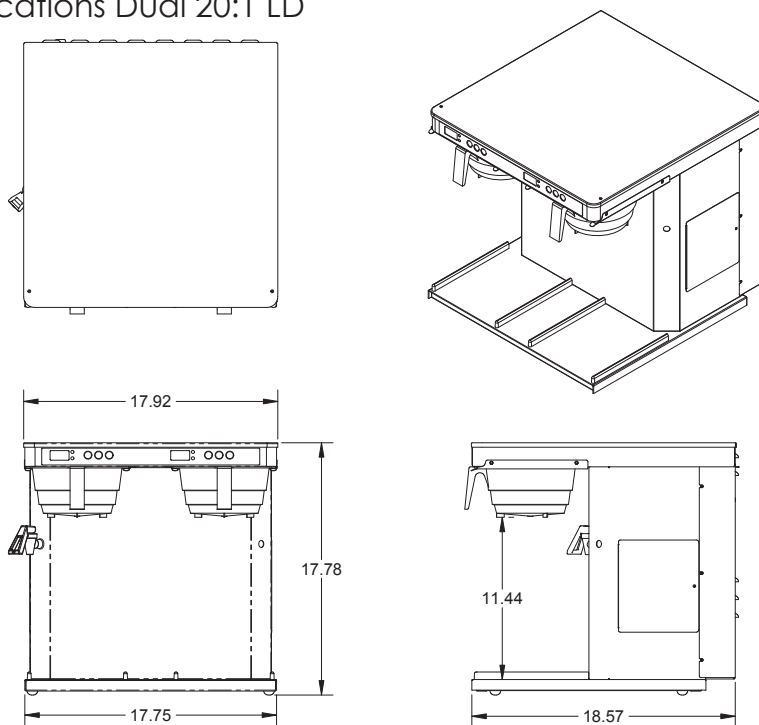

*Dual LD
Shown here
brewing into
120700*

DUAL 20:1 LD DISPENSER OPTIONS

112005

109356

120700

DUAL 20:1

Easy Set-Up!

Set-up on the 20:1 Brewing system is easy. Simply plumb in the water supply, plug in the system's built in cord, and turn the machine on. The 20:1 system will sense a dry probe and begin filling the tank automatically. Once the water in the tank has reached the proper level, the element will automatically turn on and begin heating. In minutes, the correct brewing temperature will be reached, and you're ready to brew!

Technical Features

- 3 Independent Brew Selections with adjustable Brew time and Brew volume.
- Modular Tank and Automated System
- Universal Base easily locates container and eliminates counter top messes.
- Modular Cabinet you can easily convert the brewer height with patented Riser system.
- Hot Water Faucet can be located on either side. (Special order on right)
- Gourmet Spray head for rain drop brewing.
- Easy Set-Up!

Specifications Dual 20:1 LD

Standard Electrical Configurations*

MODEL	PN	HEIGHT	WIDTH	DEPTH	VOLTS	WATTS	AMPS	WEIGHT
20:1 LD	120196	17.8"	17.9"	18.5"	120V	1400W	11.7A	45LBS
					120V	1750W	14.6A	
					240V	3500W	14.6A	
					Other configurations available			
20:1 AP	121767	19.1"	17.9"	18.5"				48LBS
20:1 TD	121765	24.1"	17.9"	18.5"				52LBS