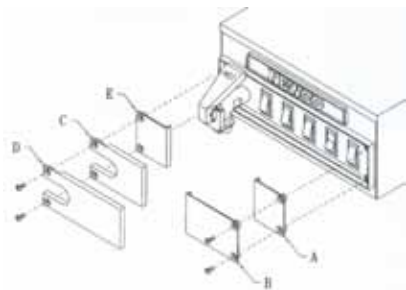

# GXF-8D

WATER SUPPLY-COLD 10-100-PSI

COVER	FUNCTION
A	Conceals Multi-Volume Selector Switch
B	Conceals Multi-Volume Selector Switch And Brew Start Switch
C	Conceals One Warmer Switch (Upper warmer)
D	Conceals Warmer switches. (Both upper warmers)
E	Conceals Faucet Position when faucet is removed.