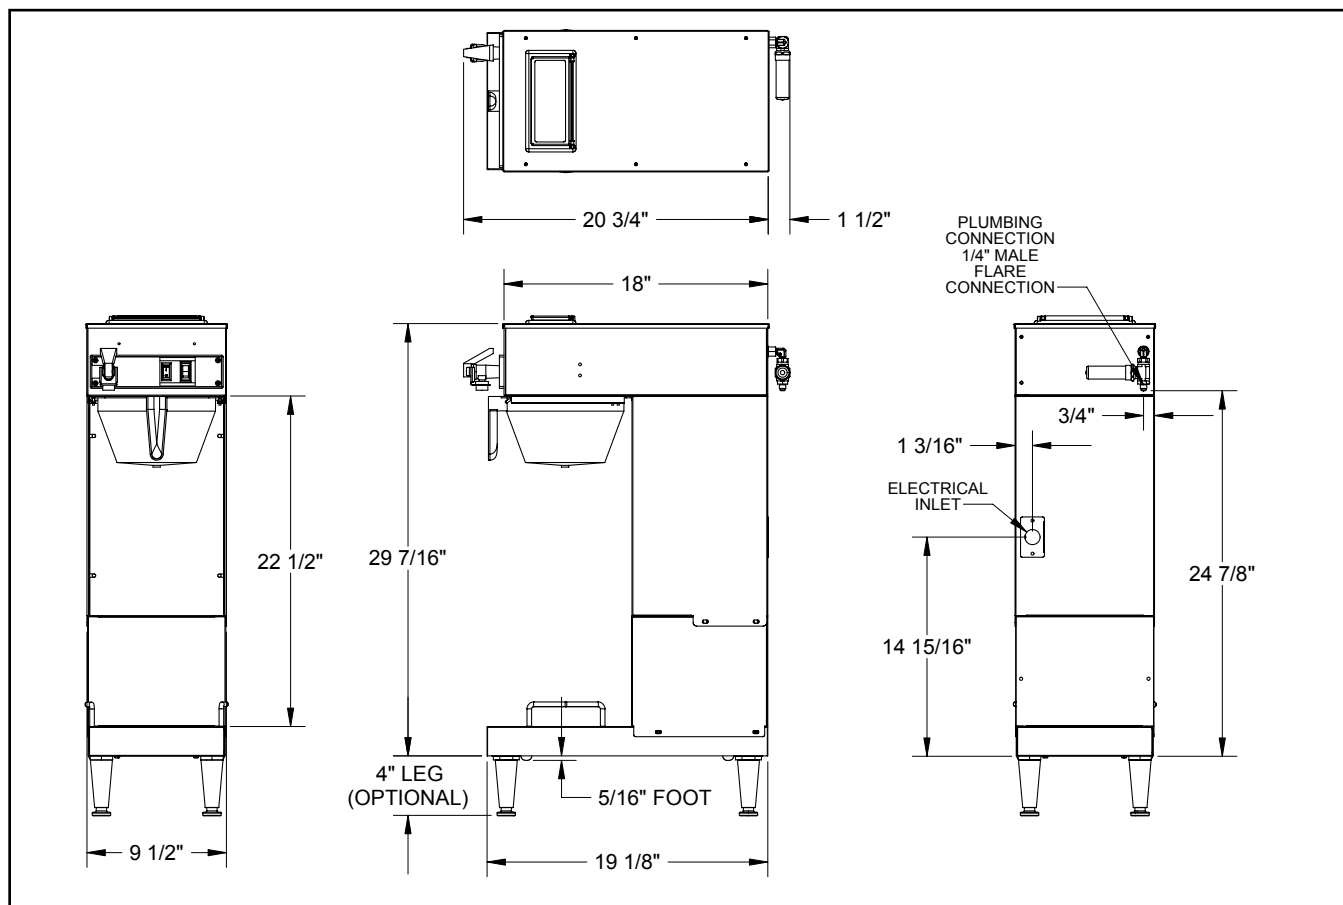

GXF-8D

WATER SUPPLY-COLD 10-100-PSI