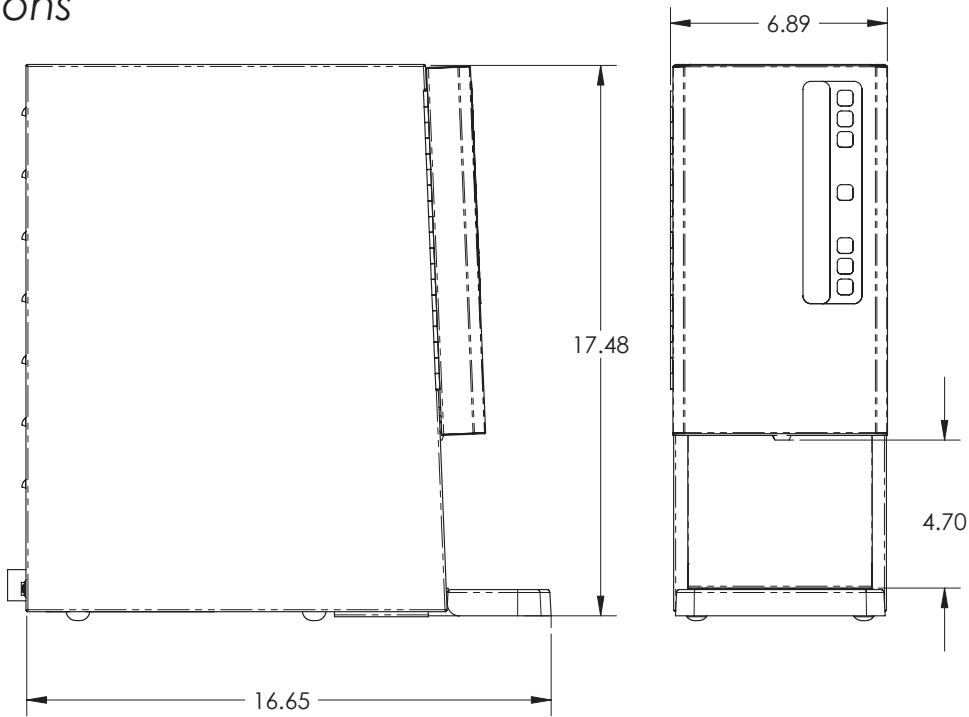

SPACE SAVING DESIGN

Only 7" wide, 17 3/4" tall, 17" deep. The LCD-1's sleek design respects your counter top space and delivers a high quality product in a small footprint. All models accommodate one 1/2 gallon bag-in-box (BIB) shelf stable products (non refrigerated).

Dimensions

Base Model	Part Number	Volts	Amps	Tank Wattage	Ship Weight	Cord Attached
LCD-1	120894	110	15	1600	30 lbs.	Yes

Electrical: 120 V models are 2 wires plus ground service rated 120V, single phase, 60Hz.