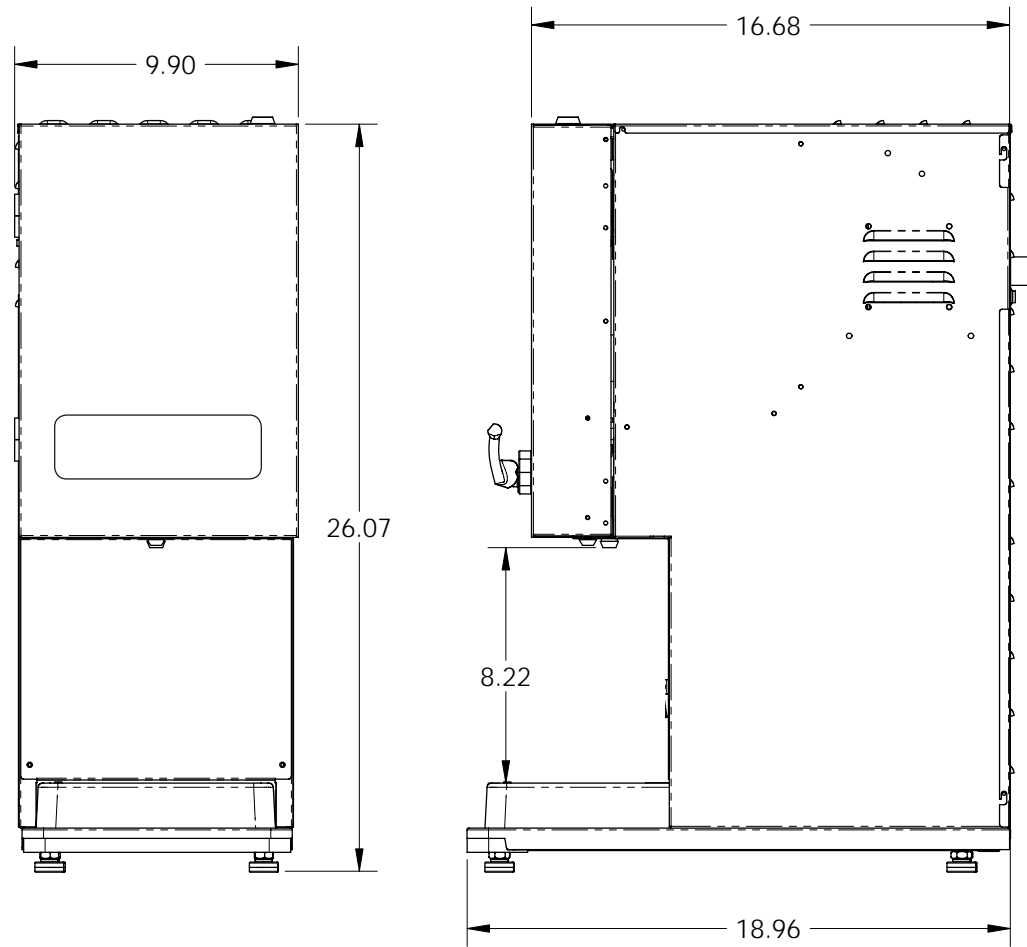

SIMPLICITY

The LCD-2 series delivers hot and fresh coffee at any time of day. Eliminate waste and stale coffee while reducing labor cost and coffee preparation.

METAL DOOR CONSTRUCTION

Only 9.9" wide, 26.07" tall, 16.68" deep. The LCD-2 Metal door with membrane offers a one touch dispense system. The membrane switch allows you a variety of options for each product. Set your product to dispense in sizes or strengths and up to three options per product. A locking cabinet helps increase product security while the large graphic panel promotes a high quality image of your products.

Dimensions

Base Model	Part Number	Volts	Amps	Tank Wattage	Cubic Feet	Ship Weight	Cord Attached
LCD-2	121363-BPC	120/208	13.3/23	1600/4800	7.75	43 Lbs	Y/N

Electrical: 120 V models are 2 wires plus ground service rated 120V, single phase, 60Hz. 120/240 V, single phase, 60Hz.