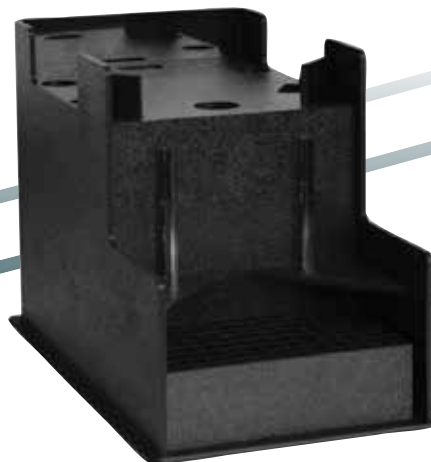

# ECONO SERVERS WITH LEVEL INDICATORS

Level Indicator  
2 Gallon

Level Indicator  
1.5 Gallon

Level Indicator  
1 Gallon

Newco's premium line of thermal servers are constructed of high quality stainless steel with an insulated faucet. Our new mechanical level indicator provides an easy way to read volume, without the expense or problems of electronic indicators. Custom Econo's are available with Newco's State of the Art private labeling program.

*Econo with sight gauge shown here*

### Physical Dimensions

Item #	Model	H	Diameter	Case Count	Ship Wt.
109371	1.0 Econo	12.5	9.0	1	10.0
109372	1.5 Econo	14.5	9.0	1	11.0
109373	2.0 Econo	16.5	9.0	1	12.0

# ECONO STANDS

Stand, Black Legs

Stand, 2 Gallon Short

Stand, 2 Gallon Tall

*Econo with sight gauge shown here*