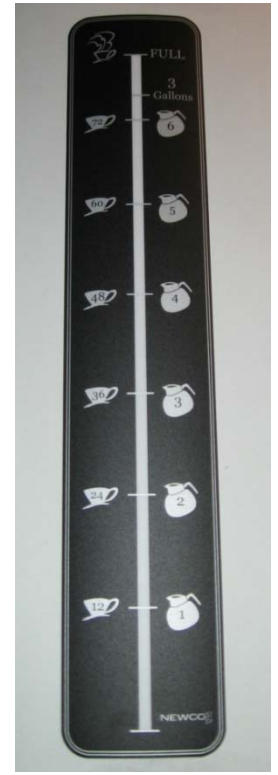

## ECONO SERVERS WITH LEVEL INDICATOR OR SIGHT GAUGE

ITEM #	IMAGE	DESCRIPTION	UM	UM
<b>Replacement Parts For Faucet With Sight Gauge. - Continued</b>				
109036		Plastic Glass Shield, 2.0 Gallon	1	EA.
109041		Insert, Plastic Glass Shield, 2.0 Gallon	1	EA.
110673		Sight Gauge, Plastic 2.0 Gallon	1	EA.
109032		Sight Gauge, Plastic 3.0 Gallon	1	EA.
109037		Plastic Glass Shield, 3.0 Gallon	1	EA.
109042		Insert, Plastic Glass Shield, 3.0 Gallon	1	EA.
109002		Faucet Body Adaptor [1.0 Gal,1.5 Gal ,2.0 Gal, 3.0 Gal]	1	EA.
109003		Gauge Adaptor [1.0 Gal,1.5 Gal ,2.0 Gal, 3.0 Gal]	1	EA.

# ECONO SERVERS WITH LEVEL INDICATOR OR SIGHT GAUGE

## Additional Pictures:

111950, Volume Label  
1.0 Gallon - Econo

111951, Volume Label  
1.5 Gallon - Econo

111952, Volume Label  
2.0 Gallon - Econo

111953, Volume Label  
3.0 Gallon - Econo

109086, Label Level Indicator –  
Capacity [Used on the lid assembly]

109097, Label No Level Indicator  
[Used on the lid assembly]

109379, Label Sight Gauge Hole  
[Used to cover up hole located on the  
front of the dispenser if not a sight  
gauge dispenser]