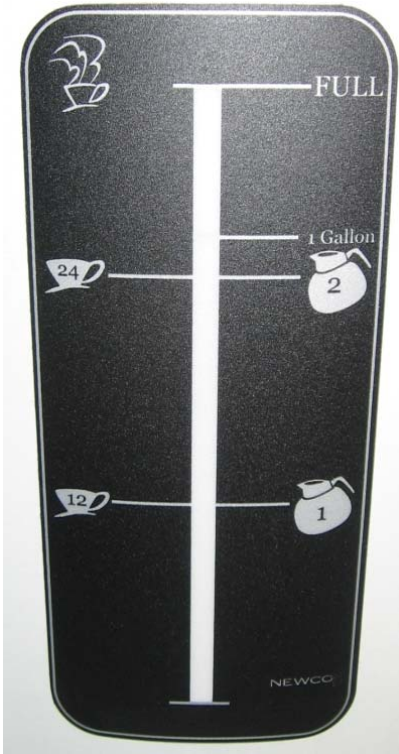

ECONO SERVERS WITH LEVEL INDICATOR OR SIGHT GAUGE

Additional Pictures:

111950, Volume Label
1.0 Gallon - Econo