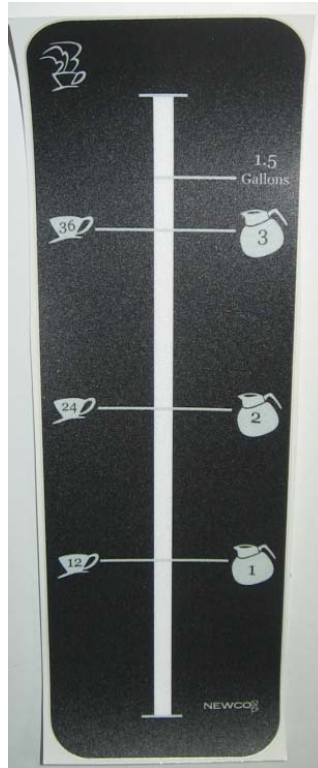

111951, Volume Label
1.5 Gallon - Econo