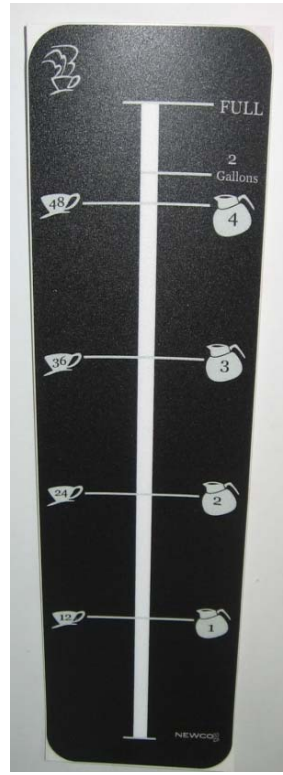

## ECONO SERVERS WITH LEVEL INDICATOR OR SIGHT GAUGE

ITEM #	IMAGE	DESCRIPTION	UM	UM
<b>Replacement Parts For Faucet With Sight Gauge. - Continued</b>				
109036		Plastic Glass Shield, 2.0 Gallon	1	EA.
109041		Insert, Plastic Glass Shield, 2.0 Gallon	1	EA.
110673		Sight Gauge, Plastic 2.0 Gallon	1	EA.
109032		Sight Gauge, Plastic 3.0 Gallon	1	EA.
109037		Plastic Glass Shield, 3.0 Gallon	1	EA.
109042		Insert, Plastic Glass Shield, 3.0 Gallon	1	EA.
109002		Faucet Body Adaptor [1.0 Gal,1.5 Gal ,2.0 Gal, 3.0 Gal]	1	EA.
109003		Gauge Adaptor [1.0 Gal,1.5 Gal ,2.0 Gal, 3.0 Gal]	1	EA.

# ECONO SERVERS WITH LEVEL INDICATOR OR SIGHT GAUGE

## Additional Pictures:

111950, Volume Label  
1.0 Gallon - Econo

111951, Volume Label  
1.5 Gallon - Econo

111952, Volume Label  
2.0 Gallon - Econo

111953, Volume Label  
3.0 Gallon - Econo

109086, Label Level Indicator –  
Capacity [Used on the lid assembly]

109097, Label No Level Indicator  
[Used on the lid assembly]

109379, Label Sight Gauge Hole  
[Used to cover up hole located on the  
front of the dispenser if not a sight  
gauge dispenser]