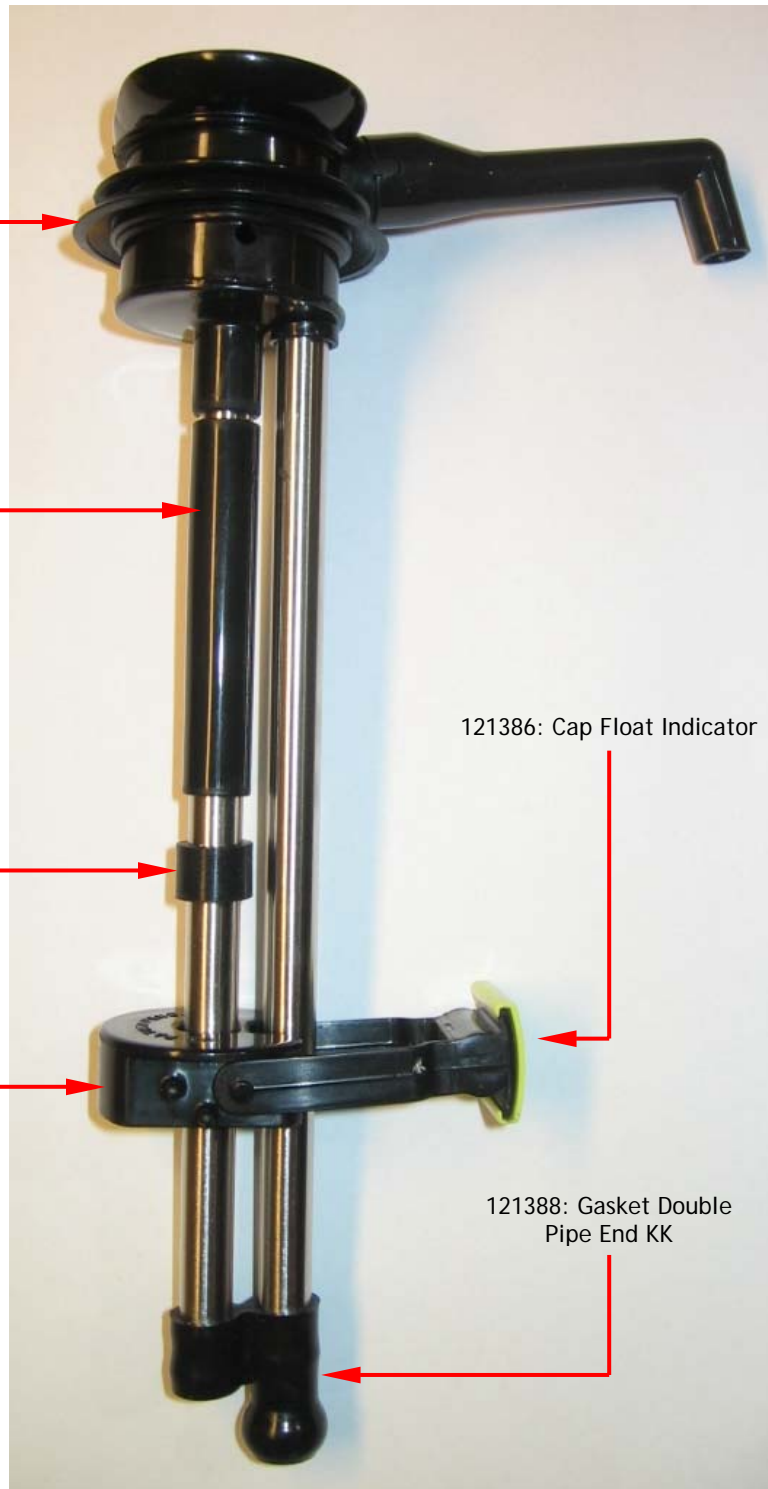

KK AIRPOT SERIES

ITEM #	IMAGE	DESCRIPTION	UM	
Sight Gauge Style - Continued				
121385		Tube, Float Stop KK [121382 & 121389]	1	EA.
121386		Indicator Cap, Float KK Sight Gauge Style	1	EA.
121387		Indicator Bracket, Float KK Sight Gauge Style	1	EA.
Common Parts				
120840		Glass Liner, 2.2L KK [Lever Style & Push Button Style]	1	EA.
120843-NSF		Stem Assembly, 2.2L KK NSF [Lever Style & Push Button Style]	1	EA.
120846-NSF		Gasket, Liner KK NSF [Lever Style, Push Button Style, & Sight Gauge Style]	1	EA.
120853		Decaf Nose Cone, KK [Lever Style, Push Button Style, & Sight Gauge Style]	1	EA.
120887-NSF		Bellows, KK NSF [Lever Style, Push Button Style, & Sight Gauge Style]	1	EA.

KK AIRPOT SERIES

ITEM #	IMAGE	DESCRIPTION	UM	
Common Parts - Continued				
121383		Gasket, Top Stem KK [Lever Style, Push Button Style, & Sight Gauge Style]	1	EA.
121388		Gasket, Double Pipe End KK [Lever Style, Push Button Style, & Sight Gauge Style]	1	EA.
120199		Brush, Nozzle KK [Lever Style, Push Button Style, & Sight Gauge Style]	1	EA.
120813		Brush, Glass Liner Airpot	1	EA.

KK AIRPOT SERIES

Part Number: 121389, Stem Assembly with Float KK Sight Gauge Airpot [Without Float: Part Number 120843-NSF Stem Assembly 2.2L KK Airpot]

121383: Gasket, Stem Top

121384: Tube, Stem 2.68"

121385: Tube, Float Stop

121387: Indicator Bracket
Float

121386: Cap Float Indicator

121388: Gasket Double
Pipe End KK

KK AIRPOT SERIES