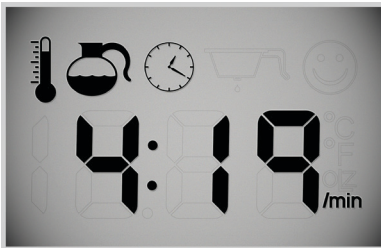

### FEATURES:

- TVT control module provides total control of all critical brewing functions (Temperature, volume, pre-infusion, pulse brewing, bypass and cold brew lock out).
- Large, tanks provide brewing and quick recovery. Brew 1.5 gallons or use the Slide out tray to fill your small vessels with coffee.
- Specifically designed to accommodate and brew into Newco thermal servers and flexible to accommodate other thermal servers (Bunn, Fetco)
- 3 programmable brew buttons provide independent volumes and recipe settings.
- Energy saving features allow unit to conserve energy during periods of non-use.
- Pulse heating routine for precise brewing temperature of water.
- ADA compliant faucet height located on front of machine.
- (1) 13x5 Stainless funnels included

PN: 784840

STVT Combo with Slide Out  
Shown Above: with a 1.5 Gallon  
Vaculator Thermal Server with base and drip tray

Shown Below: with a 2.5 L Shurizjo Airpot  
on the slide out.

# STVT COMBO COFFEE/TEA

NEWCO has one coffee machine that serves THREE separate coffee profiles. TVT technology from Newco, simply makes your beverages taste better. TVT controls the three vital aspects of the coffee brewing recipe: water temperature, water volume, and water contact time. TVT opens up a new world of taste profile control by allowing you three different settings. Now you can brew into three different size dispensers and/or three different strengths with the same machine. You control the time, volume and temperature. TVT equipped brewers greatly enhance account profitability by allowing multiple beverages to be brewed on a single unit while dramatically reducing installation and set up time. TVT, only from Newco, making you successful your way.