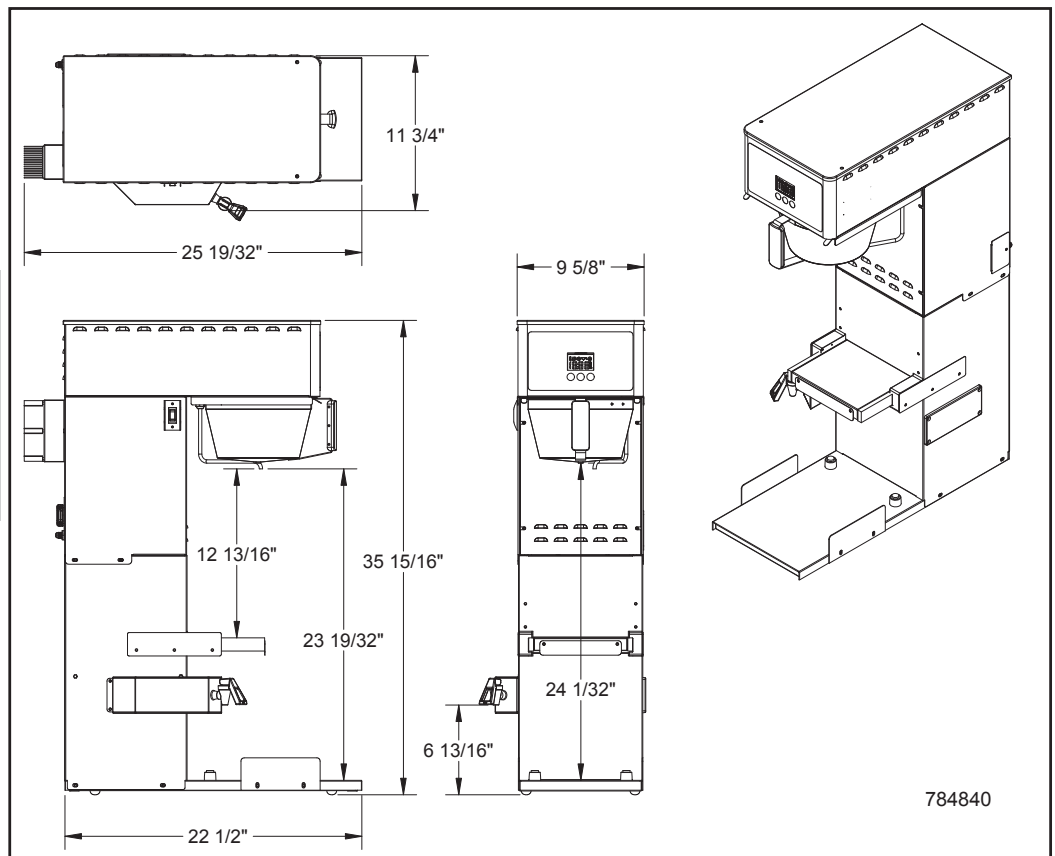

PN: 784840

STVT Combo with Slide Out  
Shown Above: with a 1.5 Gallon  
Vaculator Thermal Server with base and drip tray

Shown Below: with a 2.5 L Shurizjo Airpot  
on the slide out.

# STVT COMBO COFFEE/TEA

NEWCO has one coffee machine that serves THREE separate coffee profiles. TVT technology from Newco, simply makes your beverages taste better. TVT controls the three vital aspects of the coffee brewing recipe: water temperature, water volume, and water contact time. TVT opens up a new world of taste profile control by allowing you three different settings. Now you can brew into three different size dispensers and/or three different strengths with the same machine. You control the time, volume and temperature. TVT equipped brewers greatly enhance account profitability by allowing multiple beverages to be brewed on a single unit while dramatically reducing installation and set up time. TVT, only from Newco, making you successful your way.

Close-up of TVT display  
Time/Temp/Volume

784840

Part Number	MODEL	WIDTH	DEPTH	HEIGHT	VOLTS	WATTS	AMPS	WEIGHT
PN: 784830	STVT Combo	9.5"	22.5"	36"	120V	1375 W	11.4 A	48 lbs
					120/240V	5500 W	22 A	
PN: 784840	STVT Combo w/SO	9.5"	22.5"	36"	120V	1375 W	11.4 A	48 lbs
					120V/240V	5500 W	22 A	