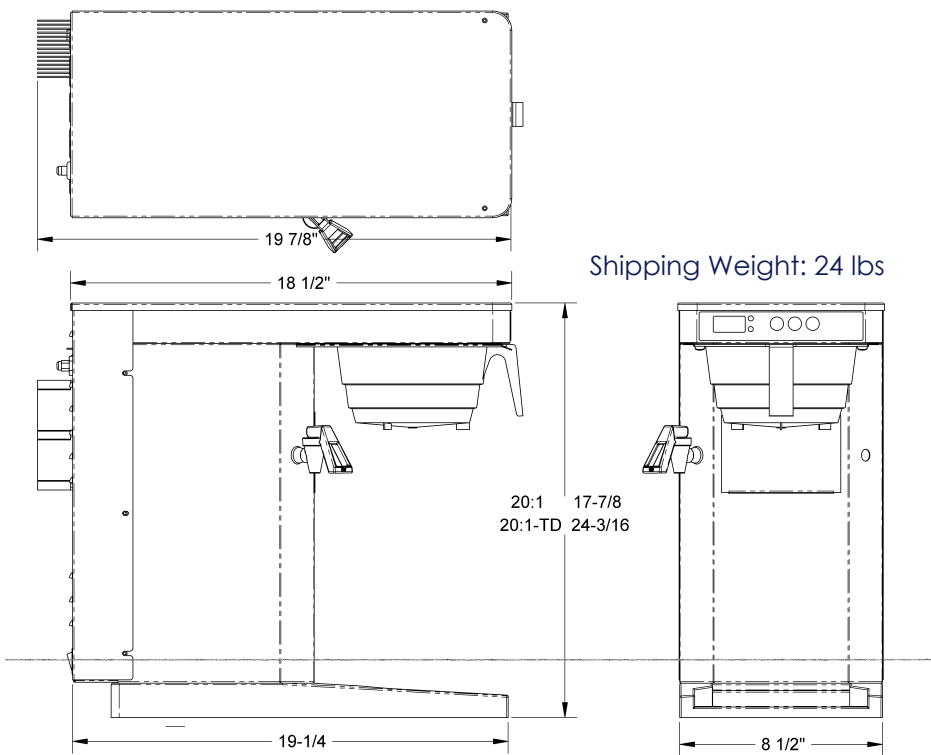

20 to 1 Combo

Sticker Set for changing buttons

Additional Information

Model	Part Number	Height	Width	Depth	Volts	Watts	Amps	Weight
20:1 Combo	PN: 121736	17.875"	8.5"	19.875"	120 V	1750W	14.6A	24 LBS
				Canada	240V	1750W	14.6A	
					120V	1400W	11.7A	
					240V	1750W	14.6A	