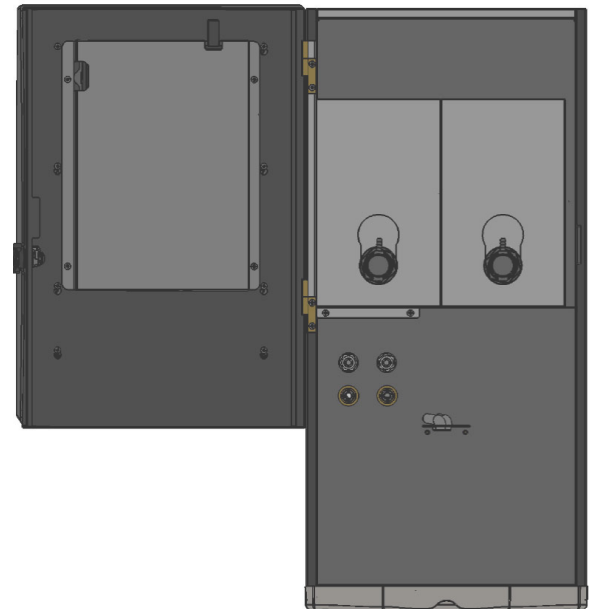

Dimensions: 12.21" W | 20.2" D | 25.6" H

## Additional Information

- No calibration needed-plug & play
- Touch screen operations
- Customized logo screen
- Decaf button switches to decaf bib
- Preprogrammed drink recipes
- 6-8-10-12-16-20 ounce drink choices
- Cup selection menu
- Custom call for service number
- Power save & power down option
- Water filter monitoring options
- Push & hold hot water button
- Push & hold hot drink dispense option
- Semi-automatic cleaning cycle