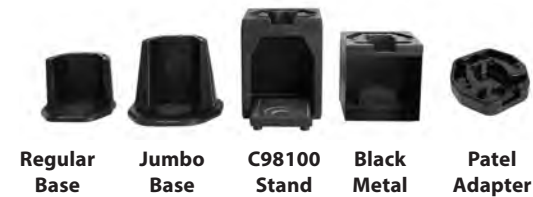

112303

112301

112304

Regular Base

Jumbo Base

C98100 Stand

Black Metal

Patel Adapter