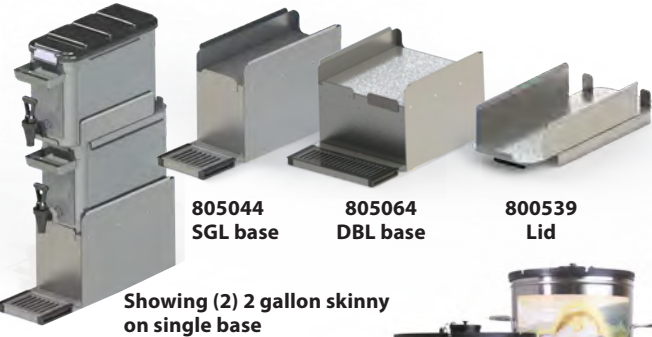

Skinny Tea Dispensers - Stainless

Item #	Features / Description
805045	*2.0 Gallon Stainless Tall with Lid
805011	3.5 Gallon Stainless Tall with Lid
805012	3.5 Gallon Tall, Increased faucet height, Lid
805010	3.5 Gallon Short with Lid
805006	*Drip Tray
805007	3.5 G Label, Fresh Brewed Iced Tea (FRONT LABEL Included with 805011)
805008	Branding, Complete 3 piece wrap for 3.5 Gallon Tall
805044	Single Base
805064	Double Base
800539	Stacking Lid fits all Skinny Tea