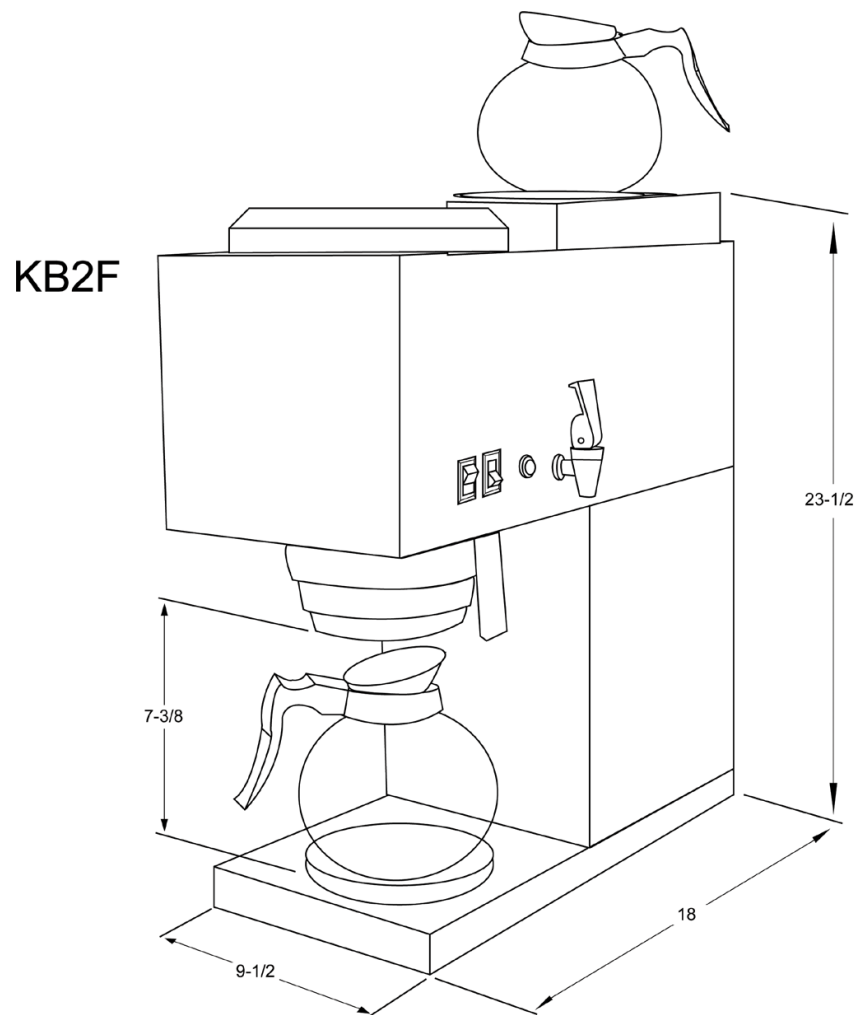

KB2F

The KB Series combines all the benefits of great tasting bottled water with a portable automatic coffee brewing station. Recognizing that a cup of coffee is 99% water, it only makes sense to have greater control of the overall recipe to ensure great tasting coffee. The KB models incorporate features such as: a gravity fed hot water faucet, a ready light, accepts 2 - 6 gallon plastic bottles, and offers all the benefits of an automatic brewer without plumbing. Enjoy freshly brewed coffee made from great tasting bottled water with every brew.

Features

Durable Stainless Steel Construction.

Ready light alerts user to optimum brew temperature.

Offers all the benefits of an automatic brewer without the plumbing.

Convenient hot water faucet for hot tea, coco and soups.

Custom labeling available.

Gourmet spray head designed for maximum coffee extraction.

KB2F

Additional Information

Model	Height	Width	Depth	Volts	Watts	Amps
KB2F	23 1/2"	9 1/2"	18"	USA / CAN 120 / 120	USA / CAN 1280 / 1580	USA / CAN 13.5 / 10.8