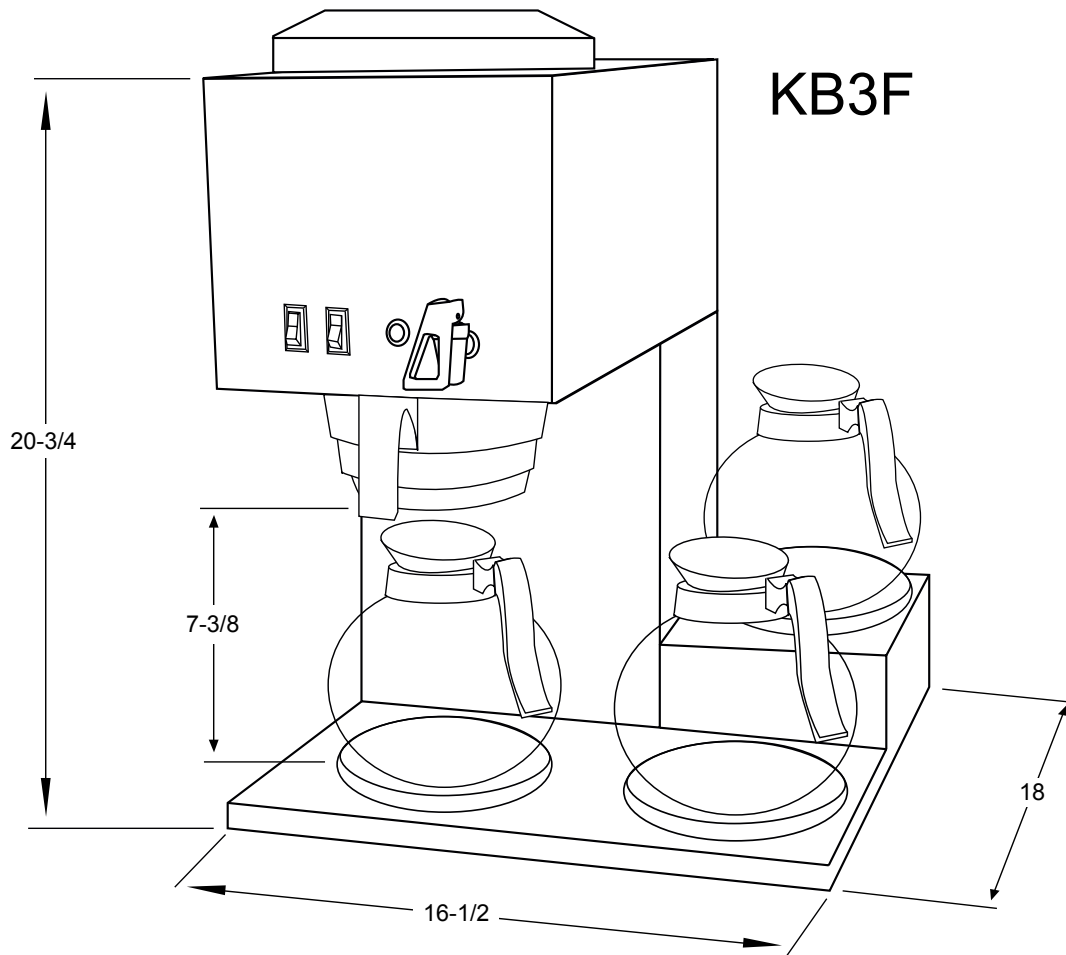

KB3F

The KB Series combines all the benefits of great tasting bottled water with a portable automatic coffee brewing station. Recognizing that a cup of coffee is 99% water, it only makes sense to have greater control of the overall recipe to ensure great tasting coffee. The KB models incorporate features such as: a gravity fed hot water faucet, a ready light, accepts 2 - 6 gallon plastic bottles, and offers all the benefits of a automatic brewer without plumbing. Enjoy freshly brewed coffee made from great tasting bottled water with every brew.

Features

Durable Stainless Steel Construction.

Ready light alerts user to optimum brew temperature.

Offers all the benefits of an automatic brewer without the plumbing.

Convenient hot water faucet for hot tea, coco and soups.

Custom labeling available.

Gourmet spray head designed for maximum coffee extraction.

KB3F

Additional Information

Model	Height	Width	Depth	Volts	Watts	Amps
KB3F	20 3/4"	16 1/2"	18"	120	USA / CAN 1700 / 1400	USA / CAN 13.5 / 10.8