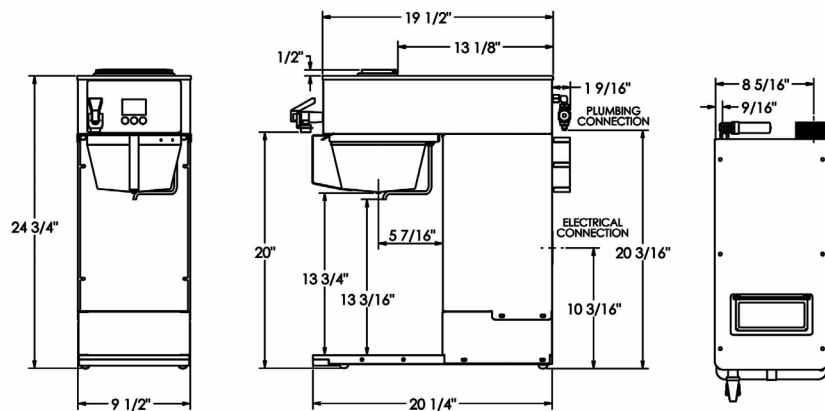

TVT-ICED TEA BREWER

GOURMET ICED TEA BREWER

Pictured with optional
how water faucet.

Stackable Variety
Tea Urns.

Features

- Digital Electronics allows brewing up to 3 independent beverage volumes, with the ability to enhance the taste profile of the beverage by adjusting the brewing temperature and the water contact time with or without water bypassing.
- Simplex programming, with TVT technology, all you need to know is: How Much Total Volume, How Much Tea Concentrate, How Long to Brew and you have programmed your recipe.
- Brewer incorporates patented base design which allows for height adjust-ability.
- Auto Arm - System will not brew until the water reaches the correct brewing temperature.
- Vis A Brew - Brewing alert System is adjustable from 3 independent times to match the brewing process you select.
- Stainless Steel construction with back up pour over feature.
- Dual Voltage 120/240
- Brew Capacities: 30 Ounces up to 5 Gallons
- 3 independent brew buttons can be customized with product labels for ease of brewing.

TVT-Iced Tea Brewer

Tall Profile

Low Profile

Additional Information

Patent Pending. UL listed. NSF approved.

Base Model	Control Option	Part #	Volts	Amps	Tank Watt	Cubic Feet	Ship Wt.	Cord Attached
GXF-8D	TVT Tea	701077	120	11.7	1375	9.8	46	Yes
GXF-8D	TVT Tea	701079	120/240	23.1	5500	9.8	46	None
GXF-P	TVT Tea	701081	120	11.7	1375	7.3	42	Yes
GXF-P	TVT Tea	701083	120/240	23.1	5500	7.3	42	None