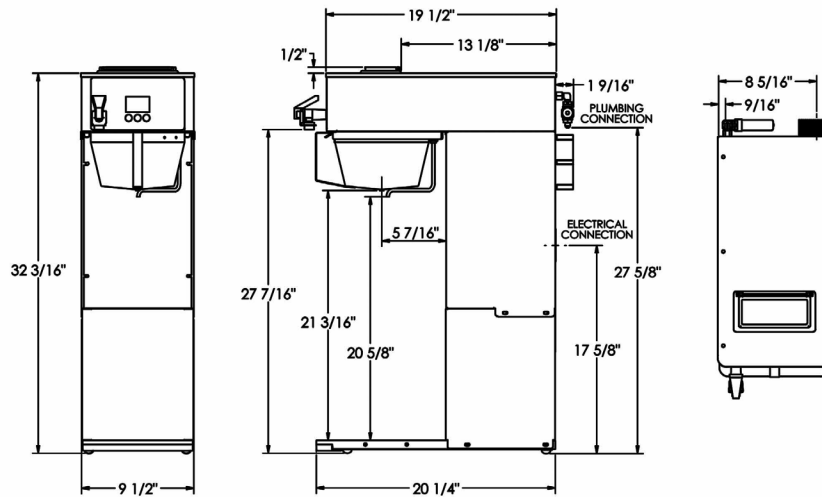

TVT-ICED TEA BREWER

GOURMET ICED TEA BREWER

Pictured with optional
how water faucet.

Stackable Variety
Tea Urns.

Features

- Digital Electronics allows brewing up to 3 independent beverage volumes, with the ability to enhance the taste profile of the beverage by adjusting the brewing temperature and the water contact time with or without water bypassing.
- Simplex programming, with TVT technology, all you need to know is: How Much Total Volume, How Much Tea Concentrate, How Long to Brew and you have programmed your recipe.
- Brewer incorporates patented base design which allows for height adjust-ability.
- Auto Arm - System will not brew until the water reaches the correct brewing temperature.
- Vis A Brew - Brewing alert System is adjustable from 3 independent times to match the brewing process you select.
- Stainless Steel construction with back up pour over feature.
- Dual Voltage 120/240
- Brew Capacities: 30 Ounces up to 5 Gallons
- 3 independent brew buttons can be customized with product labels for ease of brewing.

TVT-Iced Tea Brewer

Tall Profile

Low Profile

Additional Information

Patent Pending. UL listed. NSF approved.

Base Model	Control Option	Part #	Volts	Amps	Tank Watt	Cubic Feet	Ship Wt.	Cord Attached
GXF-8D	TVT Tea	701077	120	11.7	1375	9.8	46	Yes
GXF-8D	TVT Tea	701079	120/240	23.1	5500	9.8	46	None
GXF-P	TVT Tea	701081	120	11.7	1375	7.3	42	Yes
GXF-P	TVT Tea	701083	120/240	23.1	5500	7.3	42	None