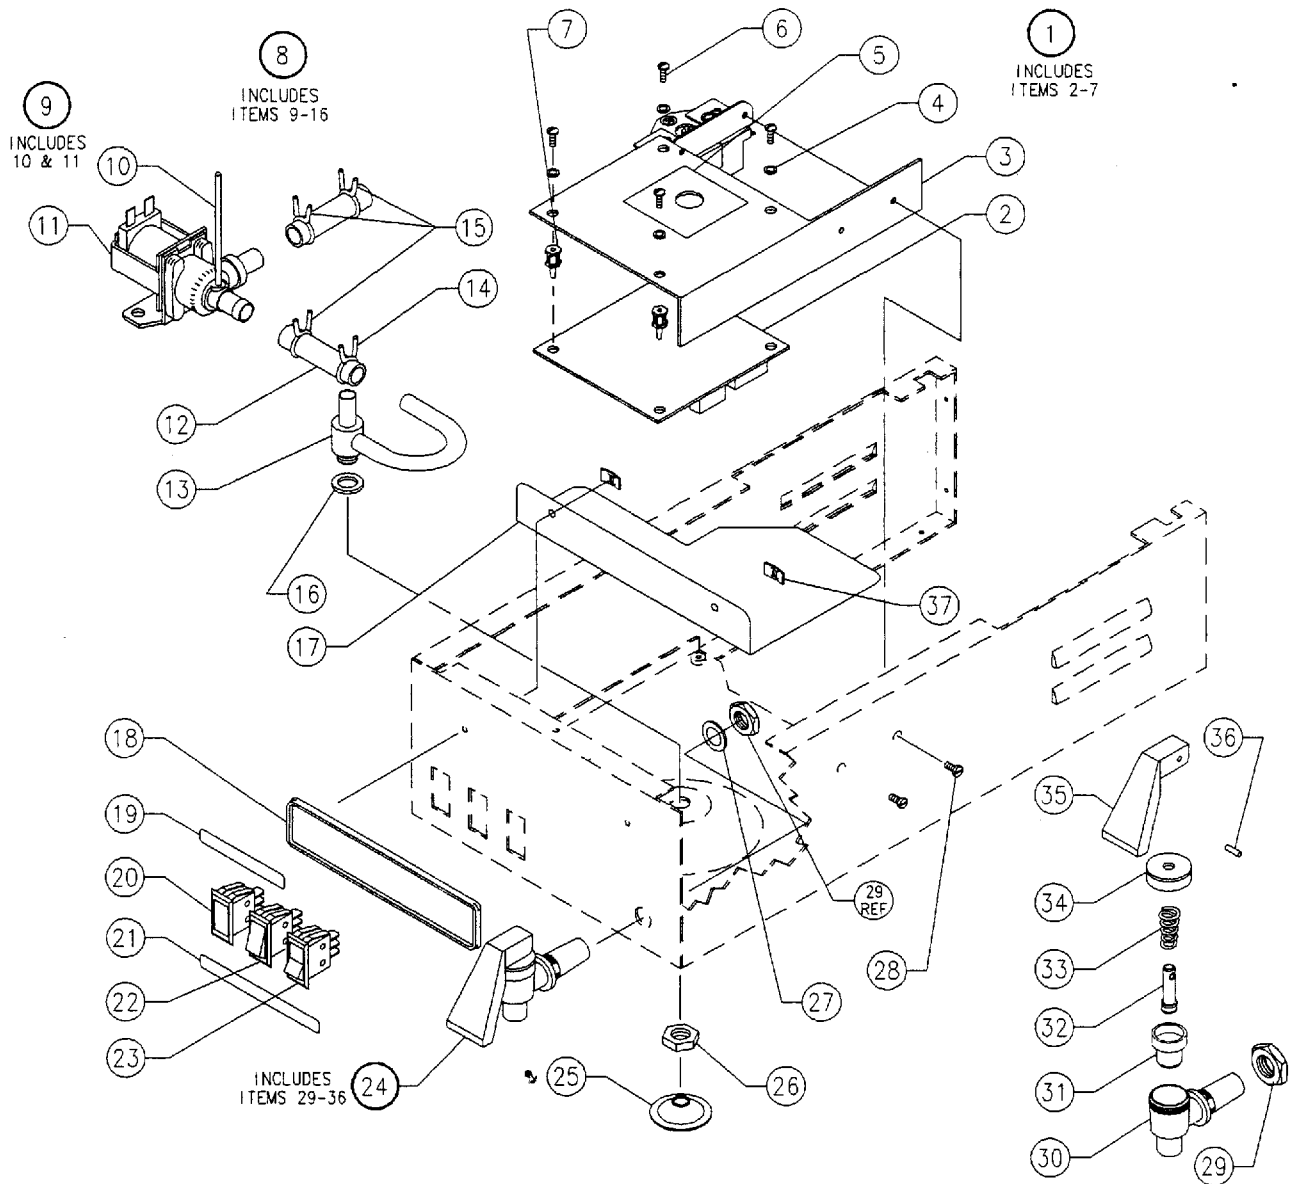

CONTROL BOARD, SWITCHES, FAUCET AND DUMP VALVE ASSEMBLY

Item	Part No	Description	Item	Part No	Description
1	101867	Control Board Assembly - Includes Items 2-7	20	701449	Light, 120 V, Red Rectangular "Heating"
2	101394	Control Board	21	110927	Label, "Heating Brew Start Lower Front Rear"
3	101866	Bracket, Control Board	21	110928	Label, "Ready Brew Start Lower Front Rear"
4	100212	Washer, #6	21	101887	Label, "Ready Power Brew Start"
5	101889	Label, Control Board	21	110829	Label, "Heating Power Brew Start"
6	102333	Screw, 6-32 X 3/8"	22	100085	Switch, Lighted SPST, Red Rocker
7	110581	Support, Screw Mounted Type	23	201985	Switch, SPST, Momentary, Brew Start (Black)
8	108032	Valve Assembly, W/Vent. Includes Items 9-16	24	110842	Faucet Assembly. Includes Items 29-36
9	105095	Valve, With Vent. Includes Items 10 & 11	25	100024	Sprayhead, 5 Hole S/S
10	105082	Tube, S/S .134 OD x 2.875	26	201173	Nut, 7/16-20 Sprayhead
11	105092	Valve, With Vent Hole	27	110754	Washer, Fiber
12	701982	Tube, 3/8" ID X 5/8" OD X 2" Silicone	28	511027	Screw, 8-32 X 3/8
13	101835-SS	Tube Assembly, Sprayhead	29	110719	Nut, Faucet
14	102666	Clamp, S/S #9	30	110721	Faucet Body
15	152461	Clamp, S/S #10	31	102675	Seat Cup
16	100025	Gasket, Sprayhead	32	203851	Stem
17	101959	Barrier, Insulating	33	100612	Spring
18	100058	Nameplate, Newco	34	N/A	Cap
19	101883	Label, "Warmer Controls"	35	101882	Handle, Red
20	702062	Light, 120 V, Green Rectangular "Ready"	36	100639	Pin
			37	100184	Clip, #6 Tinnerman, Flat Type