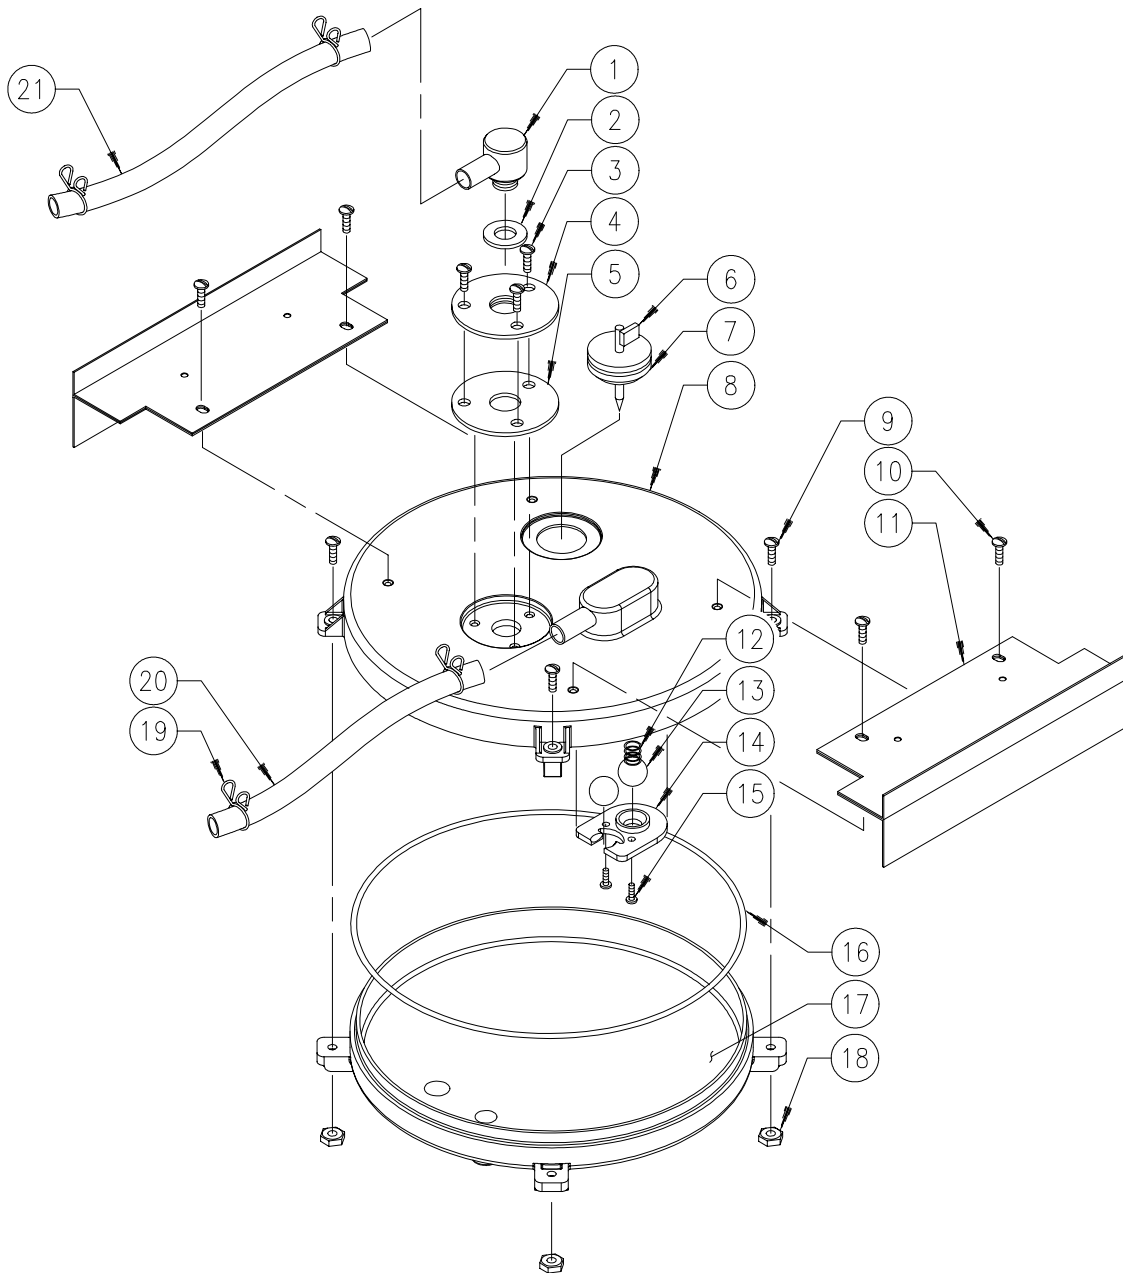

Vip-TD II Model Shown

Assy. No	Description
111540	Tank Assembly 1250w-Items 1-32
111505	Tank Assembly 1400w-Items 1-32
111530	Tank Assembly 1550w-Items 1-32

Item	Part No	Description
1	111635	Hose Clamp, .574 ID (Both Ends)
2	111507	Silicone Tube, 3/8 x1/2 x6.5
3	111509	Silicone Tube, 5/8 x3/4 x6.0
4	111636	Hose Clamp, .672 ID (Both Ends)
5	701983	Silicone Tube, 3/8 x5/8 x8.0
6	111635	Hose Clamp, .574 ID (Both Ends)
7	111380	Silicone Elbow for Plastic Faucet
	102927	Silicone Tube for Metal Faucet
8	111636	Hose Clamp, .672 ID (Both Ends)
9	781179	Drain Tube
10	111634	Hose Clamp, .459 ID
11	102836	Silicone Grommet
12	111153	Thermistor, Bent
13	110506	Plastic Clamp, White
14	111105	Silicone Connector
15	111635	Hose Clamp, .574 ID
16	111637	Hose Clamp, .829 ID
17	107331	Tee Tube 3/8 x3/8 x3/8
18	100191	Nut #6
19	111198	Spacer, .144 x 3/8
20	111080	Plastic Lid
21	111521	Silicone Tube, 3/8 x5/8 x.75
22	111161	Tube, 1/2 x 7.3125
23	110758	O-Ring
24	704224	Screw #6 X 7/8
25	111511	Tank
26	110766	Washers, Lock
27	110767	Ring Tab
28	110765	Fixing Screws
29	110764	Washers
30	110762	Element Protector
31	110752	Silicone Seal
32*	110777	Element, 1250w
	110792	Element, 1400w
	110791	Element, 1550w

<b>Item</b>	<b>Part No</b>	<b>Description</b>	<b>Item</b>	<b>Part No</b>	<b>Description</b>
1	110978	Sprayhead Tube Assy.	12	111176	Spring Check Valve
2	100025	Sprayhead Gasket	13	111401	Retainer Ball
3	111402	Screw #6 x 3/8	14	111228	Retainer Plate
4	111518	Sprayhead Plate	15	111403	Screw #4 x 3/8
5	704222	Gasket 3-Hole	16	111164	O-Ring 6.484 x .139
6	111519	Probe	17	111227	Expansion Pan
7	102836	Silicone Grommet	18	100191	Nut #6
8	111226	Expansion Pan Cover	19	111634	Hose Clamp, .459 ID (4 Places)
9	100388	Screw #6 x 7/16	20	111507	Silicone Tube, 3/8 x1/2 x6.5
10	111402	Screw #6 x 3/8	21	111508	Silicone Tube, 3/8 x1/2 x7
11	111526	Alignment Bracket			