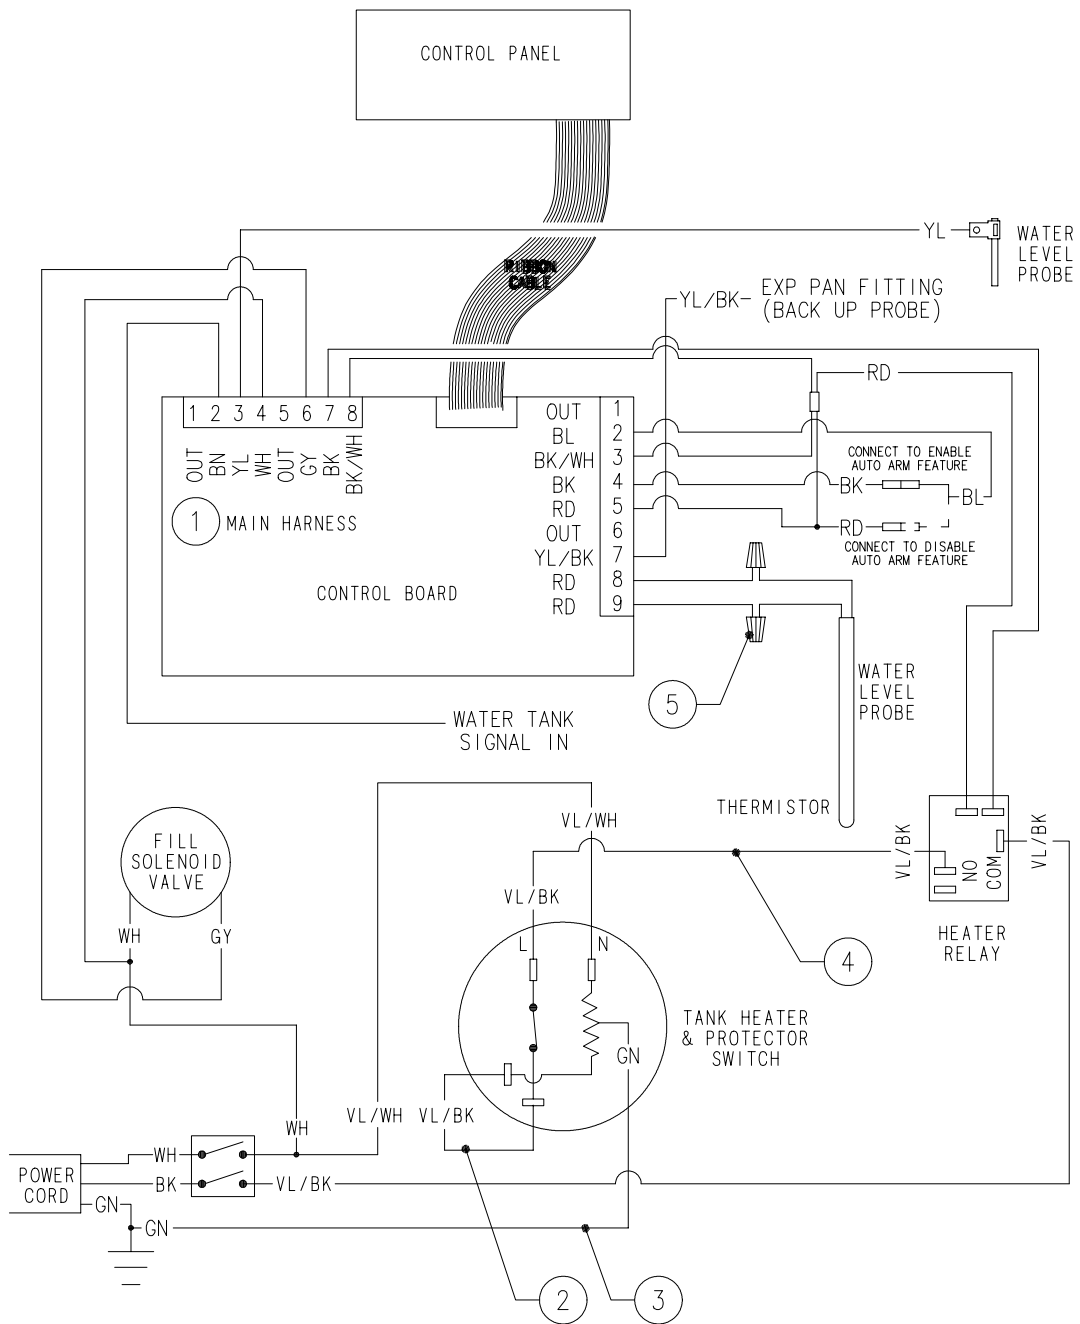

Item	Part No	Description
1	111197	Main Harness
2	111500	14 GA VL/BK 3" TEF 5-5
3	111520	14 GA GN 14" TEF 3C-1C
4	111213	14 GA VL/BK 12" TEF 1S-1CS
5	151512	Wire Nut