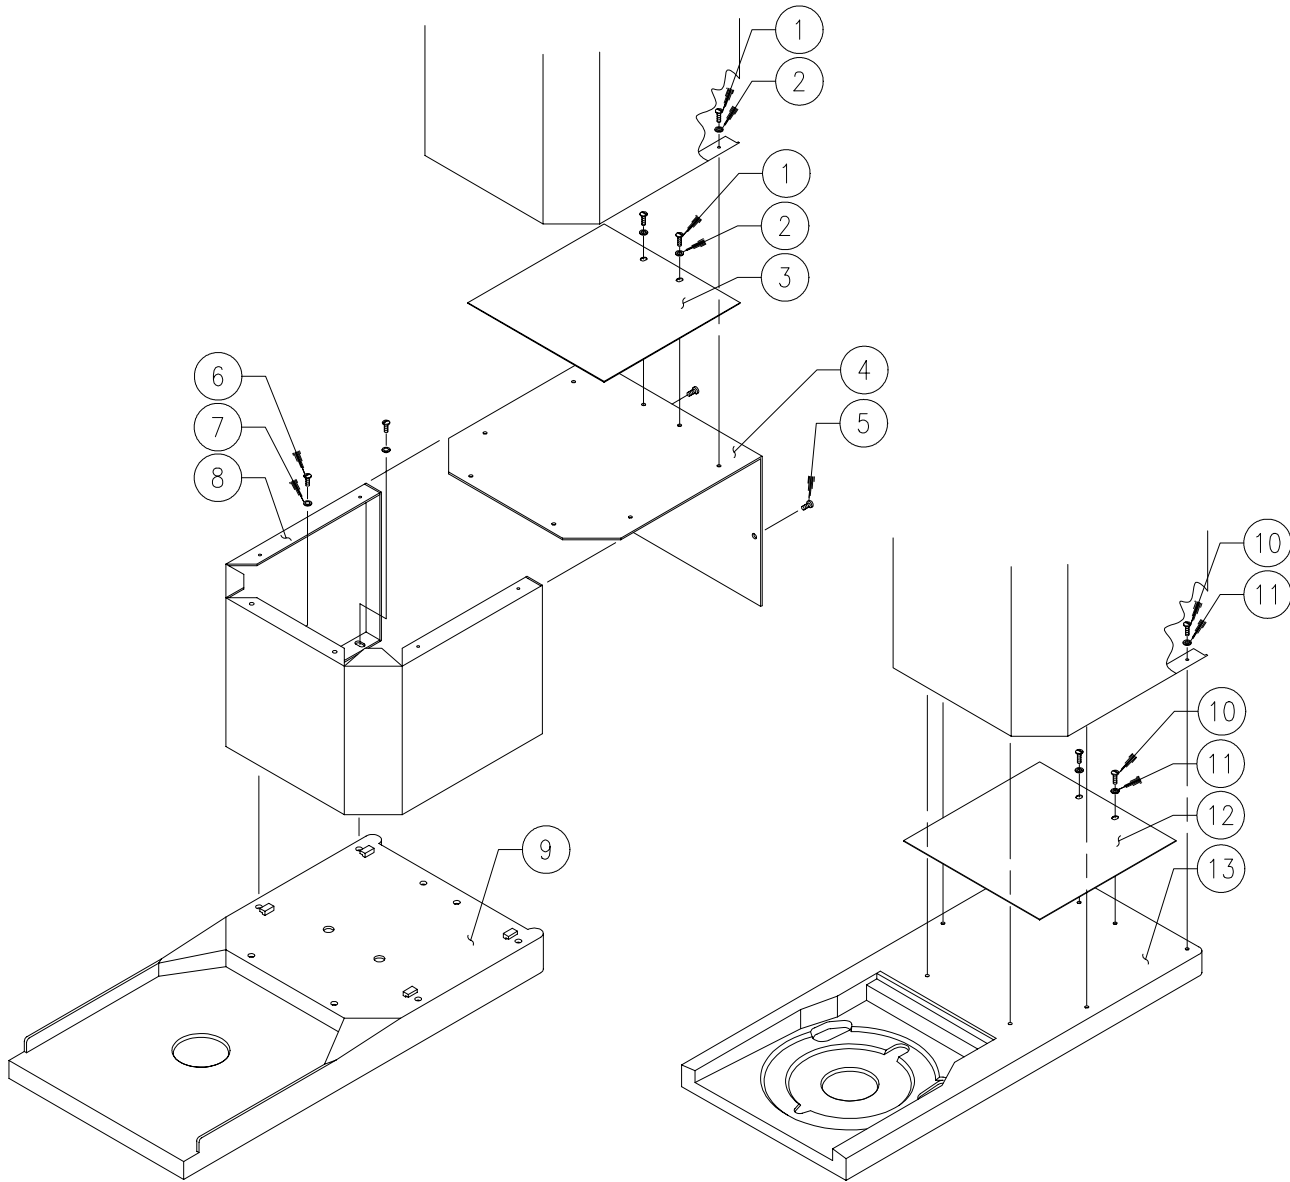

<u>Item</u>	<u>Part No</u>	<u>Description</u>
1	100065	Screw #6 x 5/16
2	100054	Washer #8, Lock
3	111156	Tank Plate
4	111173-B	Riser Back
5	105110	Screw #6 x 3/8-Black
6	110359	Screw #8 x 1/2
7	100054	Washer #8, Lock

<u>Item</u>	<u>Part No</u>	<u>Description</u>
8	111174-B	Riser
9	110365	Base Black Plastic-TD
10	100065	Screw #6 x 5/16
11	100054	Washer #8, Lock
12	111156	Tank Plate
13	110360	Base Black Plastic-LD