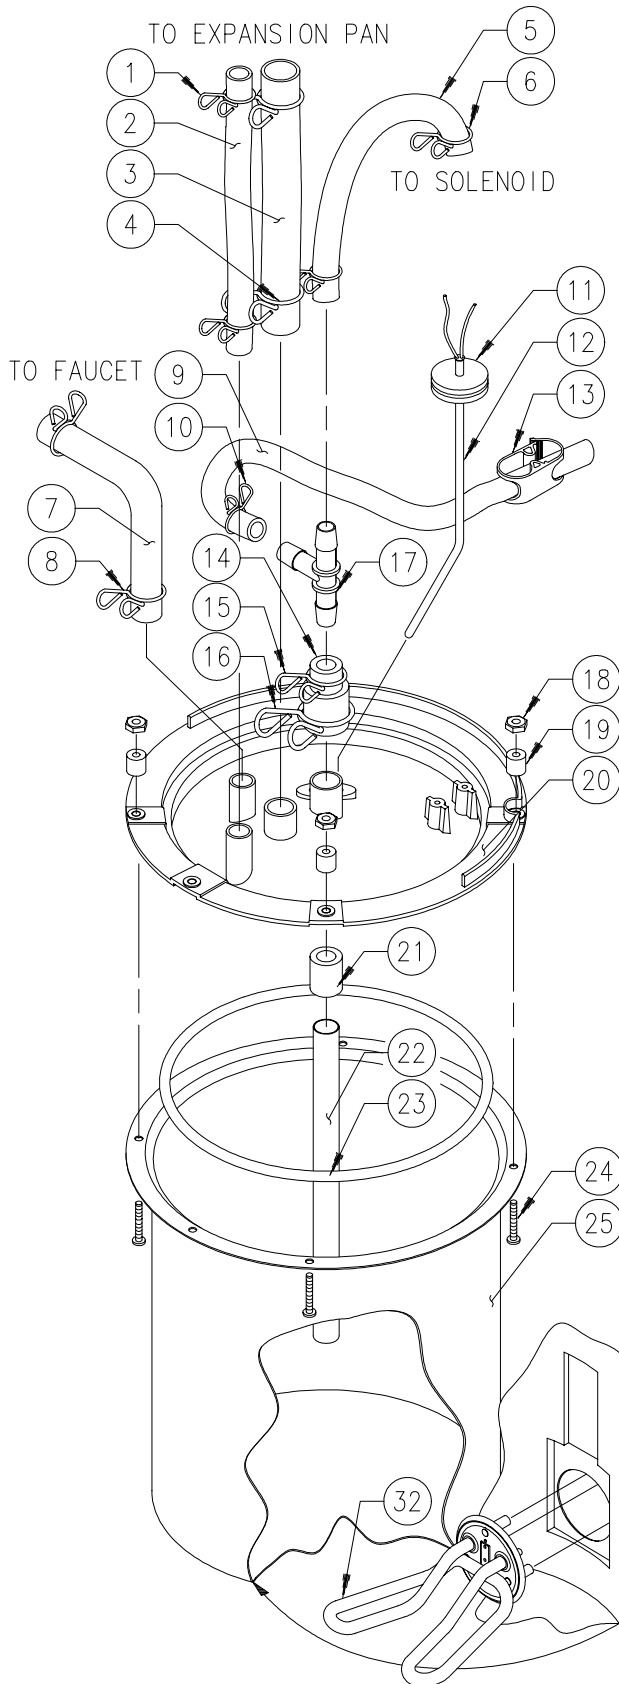

Vip-TD II Model Shown

Assy. No	Description
111540	Tank Assembly 1250w-Items 1-32
111505	Tank Assembly 1400w-Items 1-32
111530	Tank Assembly 1550w-Items 1-32

Item	Part No	Description
1	111635	Hose Clamp, .574 ID (Both Ends)
2	111507	Silicone Tube, 3/8 x1/2 x6.5
3	111509	Silicone Tube, 5/8 x3/4 x6.0
4	111636	Hose Clamp, .672 ID (Both Ends)
5	701983	Silicone Tube, 3/8 x5/8 x8.0
6	111635	Hose Clamp, .574 ID (Both Ends)
7	111380	Silicone Elbow for Plastic Faucet
	102927	Silicone Tube for Metal Faucet
8	111636	Hose Clamp, .672 ID (Both Ends)
9	781179	Drain Tube
10	111634	Hose Clamp, .459 ID
11	102836	Silicone Grommet
12	111153	Thermistor, Bent
13	110506	Plastic Clamp, White
14	111105	Silicone Connector
15	111635	Hose Clamp, .574 ID
16	111637	Hose Clamp, .829 ID
17	107331	Tee Tube 3/8 x3/8 x3/8
18	100191	Nut #6
19	111198	Spacer, .144 x 3/8
20	111080	Plastic Lid
21	111521	Silicone Tube, 3/8 x5/8 x.75
22	111161	Tube, 1/2 x 7.3125
23	110758	O-Ring
24	704224	Screw #6 X 7/8
25	111511	Tank
26	110766	Washers, Lock
27	110767	Ring Tab
28	110765	Fixing Screws
29	110764	Washers
30	110762	Element Protector
31	110752	Silicone Seal
32*	110777	Element, 1250w
	110792	Element, 1400w
	110791	Element, 1550w

<b>Item</b>	<b>Part No</b>	<b>Description</b>	<b>Item</b>	<b>Part No</b>	<b>Description</b>
1	110978	Sprayhead Tube Assy.	12	111176	Spring Check Valve
2	100025	Sprayhead Gasket	13	111401	Retainer Ball
3	111402	Screw #6 x 3/8	14	111228	Retainer Plate
4	111518	Sprayhead Plate	15	111403	Screw #4 x 3/8
5	704222	Gasket 3-Hole	16	111164	O-Ring 6.484 x .139
6	111519	Probe	17	111227	Expansion Pan
7	102836	Silicone Grommet	18	100191	Nut #6
8	111226	Expansion Pan Cover	19	111634	Hose Clamp, .459 ID (4 Places)
9	100388	Screw #6 x 7/16	20	111507	Silicone Tube, 3/8 x1/2 x6.5
10	111402	Screw #6 x 3/8	21	111508	Silicone Tube, 3/8 x1/2 x7
11	111526	Alignment Bracket			