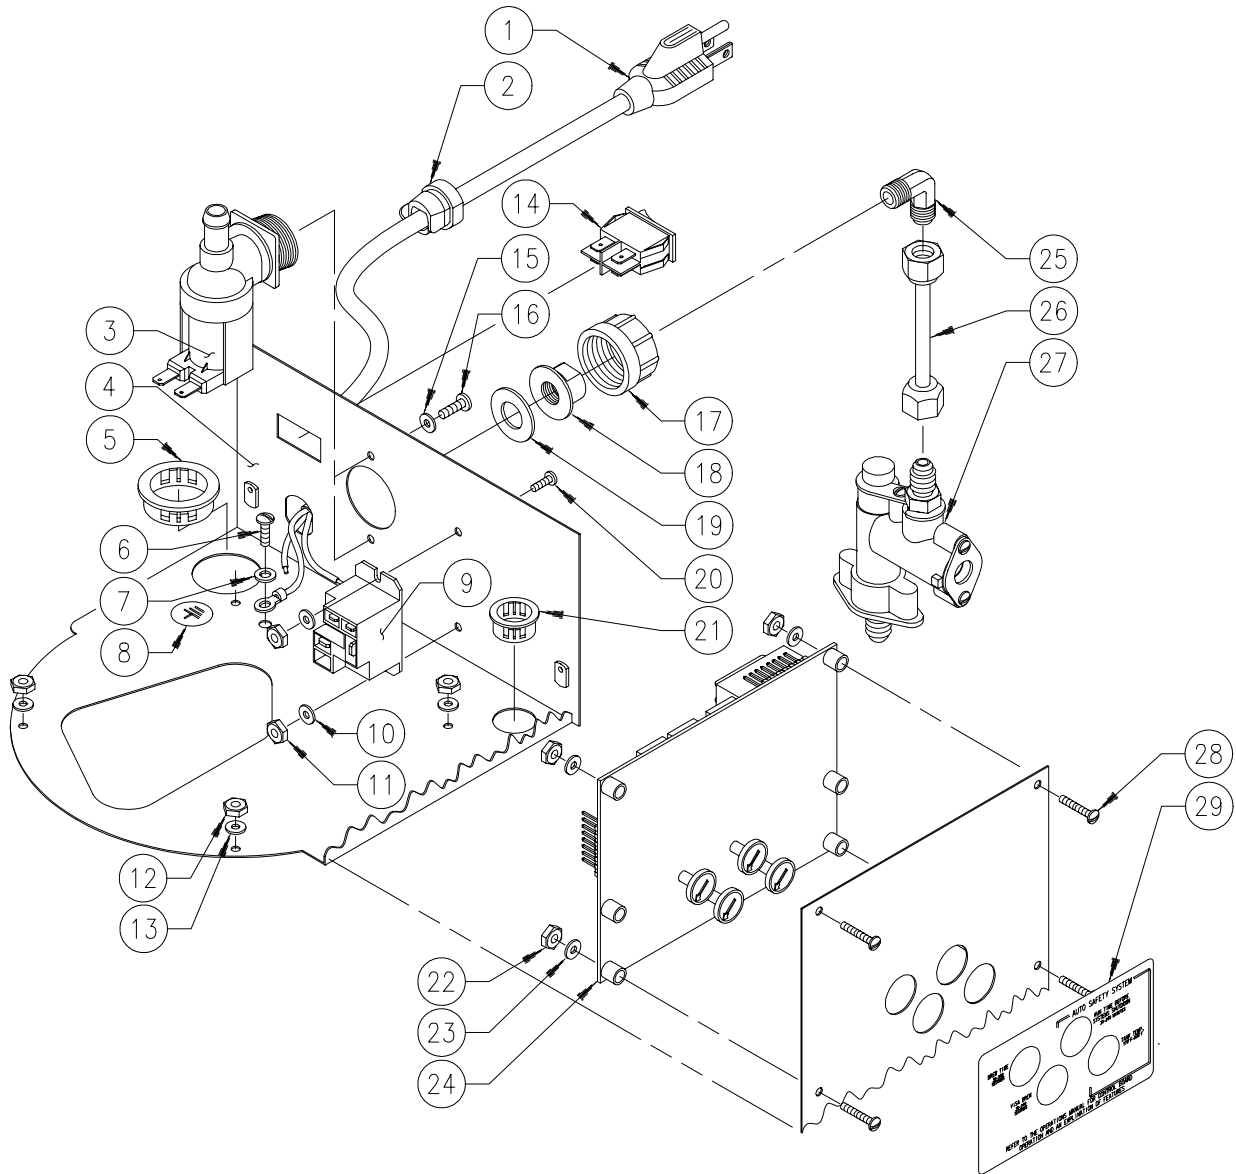

Vip-TD II Model Shown

Assy. No	Description
111540	Tank Assembly 1250w-Items 1-32
111505	Tank Assembly 1400w-Items 1-32
111530	Tank Assembly 1550w-Items 1-32

Item	Part No	Description
1	111635	Hose Clamp, .574 ID (Both Ends)
2	111507	Silicone Tube, 3/8 x1/2 x6.5
3	111509	Silicone Tube, 5/8 x3/4 x6.0
4	111636	Hose Clamp, .672 ID (Both Ends)
5	701983	Silicone Tube, 3/8 x5/8 x8.0
6	111635	Hose Clamp, .574 ID (Both Ends)
7	111380	Silicone Elbow for Plastic Faucet
	102927	Silicone Tube for Metal Faucet
8	111636	Hose Clamp, .672 ID (Both Ends)
9	781179	Drain Tube
10	111634	Hose Clamp, .459 ID
11	102836	Silicone Grommet
12	111153	Thermistor, Bent
13	110506	Plastic Clamp, White
14	111105	Silicone Connector
15	111635	Hose Clamp, .574 ID
16	111637	Hose Clamp, .829 ID
17	107331	Tee Tube 3/8 x3/8 x3/8
18	100191	Nut #6
19	111198	Spacer, .144 x 3/8
20	111080	Plastic Lid
21	111521	Silicone Tube, 3/8 x5/8 x.75
22	111161	Tube, 1/2 x 7.3125
23	110758	O-Ring
24	704224	Screw #6 X 7/8
25	111511	Tank
26	110766	Washers, Lock
27	110767	Ring Tab
28	110765	Fixing Screws
29	110764	Washers
30	110762	Element Protector
31	110752	Silicone Seal
32*	110777	Element, 1250w
	110792	Element, 1400w
	110791	Element, 1550w

<b>Item</b>	<b>Part No</b>	<b>Description</b>	<b>Item</b>	<b>Part No</b>	<b>Description</b>
1	110978	Sprayhead Tube Assy.	12	111176	Spring Check Valve
2	100025	Sprayhead Gasket	13	111401	Retainer Ball
3	111402	Screw #6 x 3/8	14	111228	Retainer Plate
4	111518	Sprayhead Plate	15	111403	Screw #4 x 3/8
5	704222	Gasket 3-Hole	16	111164	O-Ring 6.484 x .139
6	111519	Probe	17	111227	Expansion Pan
7	102836	Silicone Grommet	18	100191	Nut #6
8	111226	Expansion Pan Cover	19	111634	Hose Clamp, .459 ID (4 Places)
9	100388	Screw #6 x 7/16	20	111507	Silicone Tube, 3/8 x1/2 x6.5
10	111402	Screw #6 x 3/8	21	111508	Silicone Tube, 3/8 x1/2 x7
11	111526	Alignment Bracket			