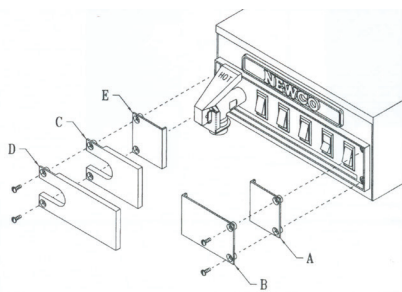

Model GXF1-15
PN: 701685

Shown here with optional
GWT1 Warmer, 700496
for the G15 Dispenser

GXF1-15

WATER SUPPLY-COLD 10-100-PSI

COVER	FUNCTION
A	Conceals Multi-Volume Selector Switch
B	Conceals Multi-Volume Selector Switch And Brew Start Switch
C	Conceals One Warmer Switch (Upper warmer)
D	Conceals Warmer switches. (Both upper warmers)
E	Conceals Faucet Position when faucet is removed.