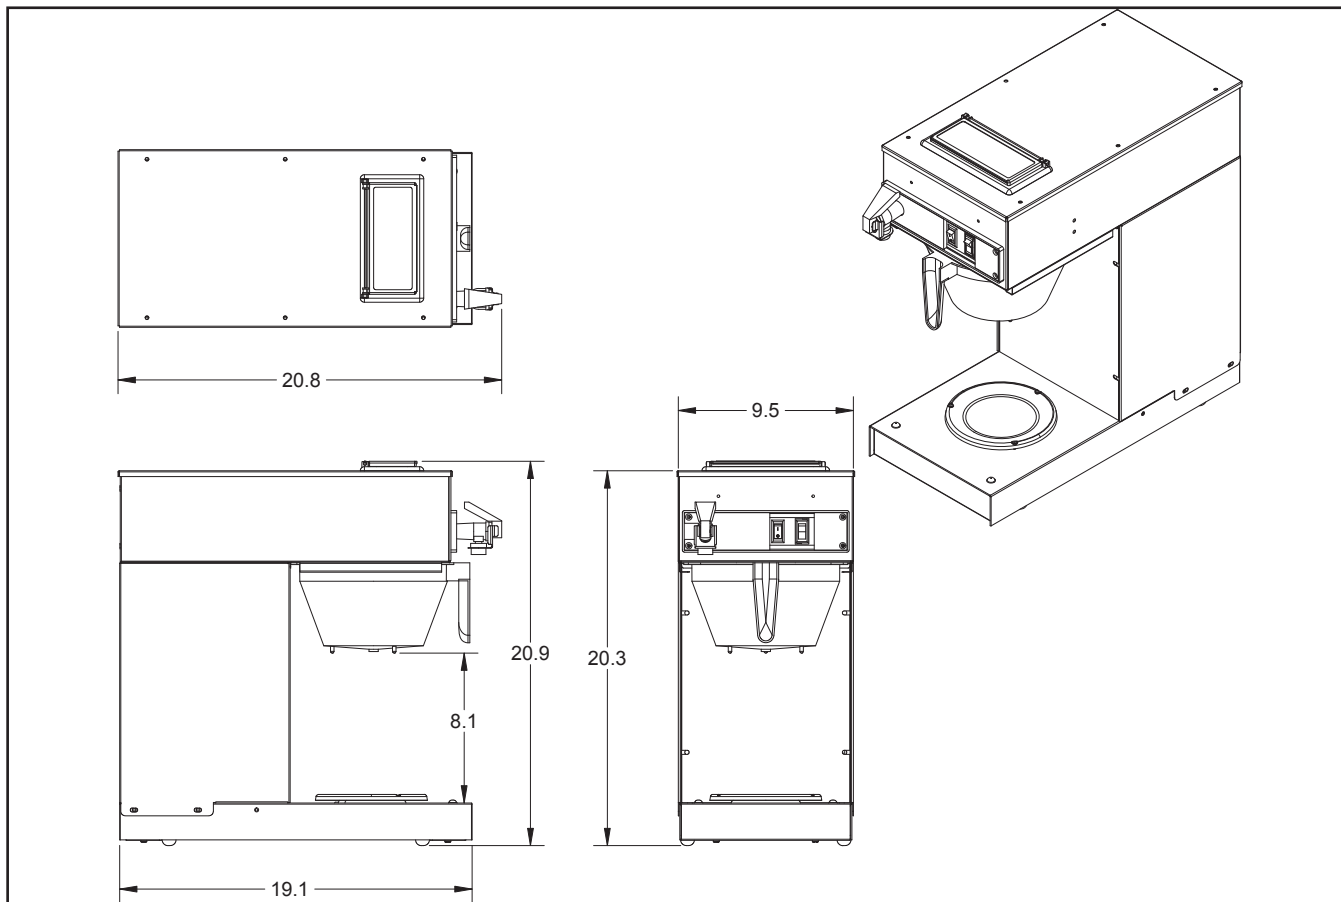

FEATURES

- Auto arm
- Visa-brew
- Back-up pour over
- Optional bypass
- Multi pot selection
- Multi-voltage
- Versatile faceplate design

SPECIFICATIONS:

- Brewing Volume for 120 V..... 1/2-1 G
- Brewing Volume for 240 V..... 1 Gallon - 2 gallon
- Brewing Capacity..... 480 cups per hour
- Water Supply-Cold 10-100-PSI
- Satellite..... Sold separately

Model GXF1-15
PN: 701685

Shown here with optional
GWT1 Warmer, 700496
for the G15 Dispenser

GXF1-15

WATER SUPPLY-COLD 10-100-PSI

COVER	FUNCTION
A	Conceals Multi-Volume Selector Switch
B	Conceals Multi-Volume Selector Switch And Brew Start Switch
C	Conceals One Warmer Switch (Upper warmer)
D	Conceals Warmer switches. (Both upper warmers)
E	Conceals Faucet Position when faucet is removed.

Part #	Model	HEIGHT	WIDTH	DEPTH	VOLTS	WATTS	AMPS	WEIGHT
701685	GXF1-15/AUTOMATIC 	20.9"	9.5"	20.8"	120 VOLT	1500W	12.5A	33 LBS
					120/240 VOLT	5620W	23.9A	
					Canadian Electrical 120 VOLT	1270W	10.8A	
					120 VOLT	4720W	20.3A	