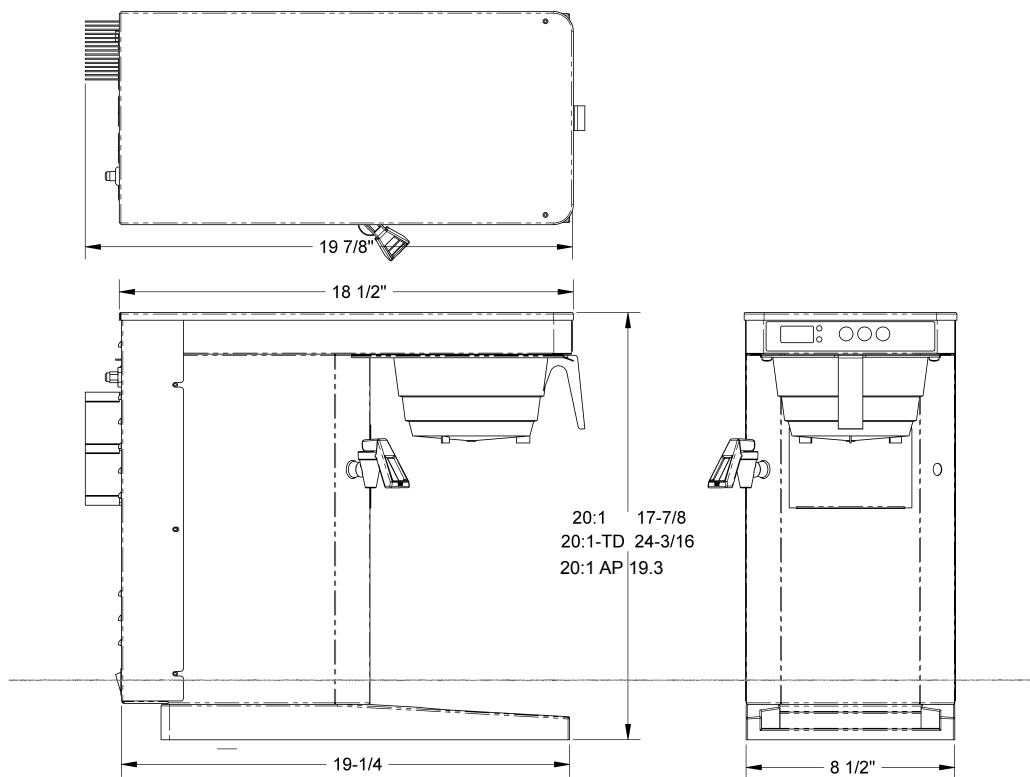

Set-up on the 20:1 Brewing system is easy. Simply plumb in the water supply, plug in the system's built in cord, and turn the machine on. The 20:1 system will sense a dry probe and begin filling the tank automatically. Once the water in the tank has reached the proper level, the element will automatically turn on and begin heating. In minutes, the correct brewing temperature will be reached, and you're ready to brew!

Sticker Set
for changing buttons

Additional Information

Model	Part Number	Height	Width	Depth	Volts	Watts	Amps	Ship Weight
20:1 AP	121596	19.3"	8.5"	19.8"	120	1750W	14.6A	25 LBS

	120V	240V
USA	14.6 Amps	14.6 Amps
Canada	11.7 Amps	14.6 Amps