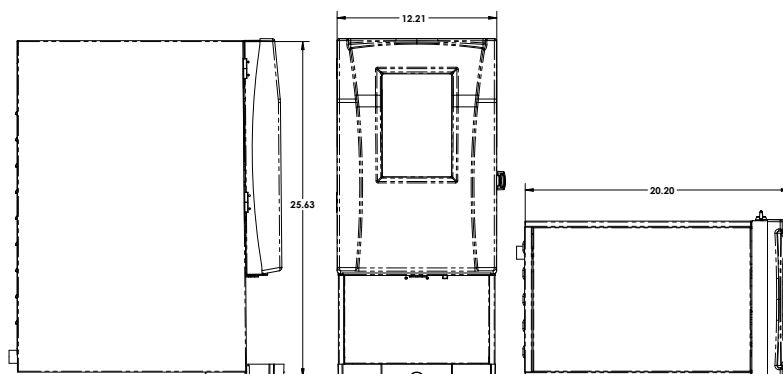

Dimensions: 12.21" W | 20.2" D | 25.6" H

Customize Your LCD Touch

Brandable Splash Screen

Standard Drink Option Screen

LCD Touch's front label and splash screen can be customized with your branding to promote your business.

Model	PN	Width	Depth	Height	Electrical	Canada	Weight
LCD TOUCH	#122100	12.2	20.2	25.6	15A/120 VOLT, 1600W	15A/120 VOLT, 1400W	38 LBS
LCD TOUCH LT (2.5 gal. tank)	#122125	12.2	20.2	25.6	15A/120 VOLT, 1750W	15A/120 VOLT, 1400W	38 LBS
LCD TOUCH LT (2.5 gal. tank)	#122143	12.2	20.2	25.6	15A/240 VOLT, 3500W	15A/240 VOLT, 3500W	38 LBS