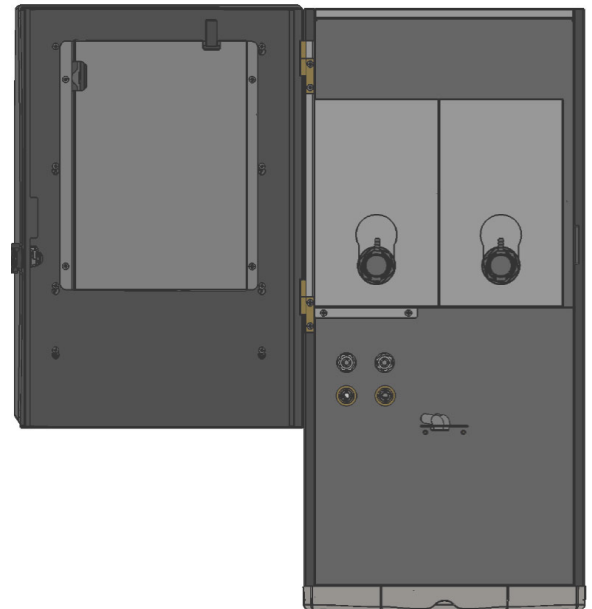

LCD TOUCH

ON-DEMAND COFFEE DISPENSER

LCD Touch
PN: #122100

Features

Mild? Regular? Bold? Half the caffeine? Double shot? LCD Touch delivers on demand drinks any way you want it.

- Drink menu flexibility: Turn on/off espresso and iced coffee in programming.
- Choose between push and hold or automatic volume dispense.
- Customize sleep screen with private image or logo.
- Accommodates two .5 Gal (1.9Liter) bag-in box products.
- Ambient (non-refrigerated) cabinet.
- Independent hot Water dispense.
- Engaging 10.5" Touch Screen.
- Dispense up to 3 drinks sizes and strengths (Mild, Medium, Bold).
- Maximum cup size: 20 ounces.
- Product compartment door lock.
- Easy to use Sanitization and prime functions accessed from touch screen.
- Drink options: Coffee, Decaf, 1/2 Caf, Espresso, Iced Coffee (over ice).
- Water filter monitor.

Dimensions: 12.21" W | 20.2" D | 25.6" H

Customize Your LCD Touch

Brandable Splash Screen

Standard Drink Option Screen

LCD Touch's front label and splash screen can be customized with your branding to promote your business.

Additional Information

- No calibration needed-plug & play
- Touch screen operations
- Customized logo screen
- Decaf button switches to decaf bib
- Preprogrammed drink recipes
- 6-8-10-12-16-20 ounce drink choices
- Cup selection menu
- Custom call for service number
- Power save & power down option
- Water filter monitoring options
- Push & hold hot water button
- Push & hold hot drink dispense option
- Semi-automatic cleaning cycle