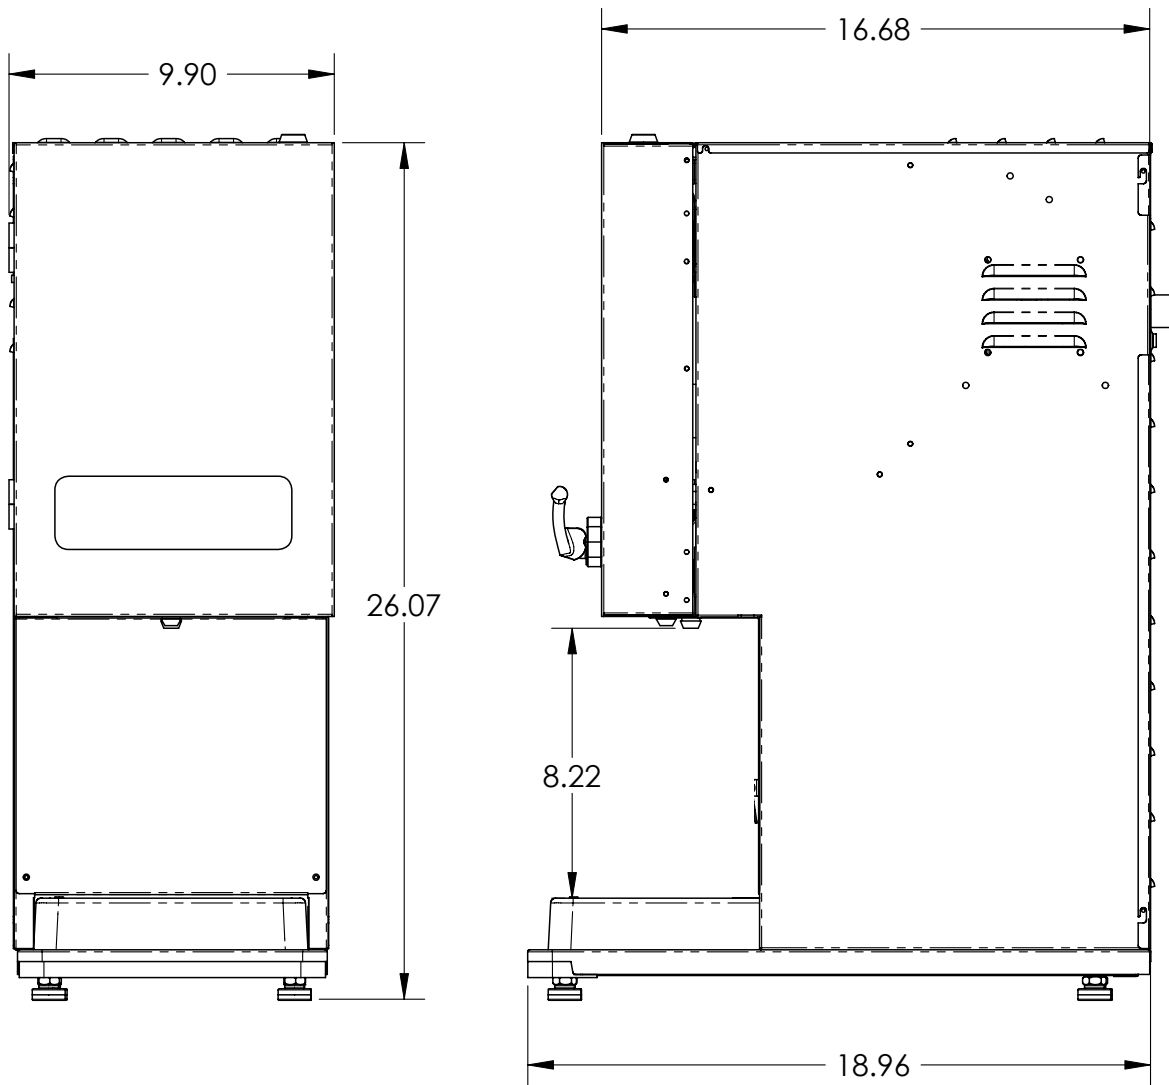

SIMPLICITY

The LCD-2 series delivers hot and fresh coffee at any time of day. Eliminate waste and stale coffee while reducing labor cost and coffee preparation.

METAL DOOR CONSTRUCTION

Only 9.9" wide, 26.07" tall, 16.68" deep. The LCD-2 Metal door with membrane offers a one touch dispense system. The membrane switch allows you a variety of options for each product. Set your product to dispense in sizes or strengths and up to three options per product. A locking cabinet helps increase product security while the large graphic panel promotes a high quality image of your products.

LCD-2
121363-BPC

LCD-2 Metal Door with Membrane switch,
2 Product Mild, Medium, Bold + Hot Water

LCD-2 Metal door

Additional Information

Base Model	Part Number	Volts	Amps	Tank Wattage	Cubic Feet	Ship Weight	Cord Attached
LCD-2	121363-BPC	120/208	13.3/23	1600/4800	7.75	43Lbs	Y/N