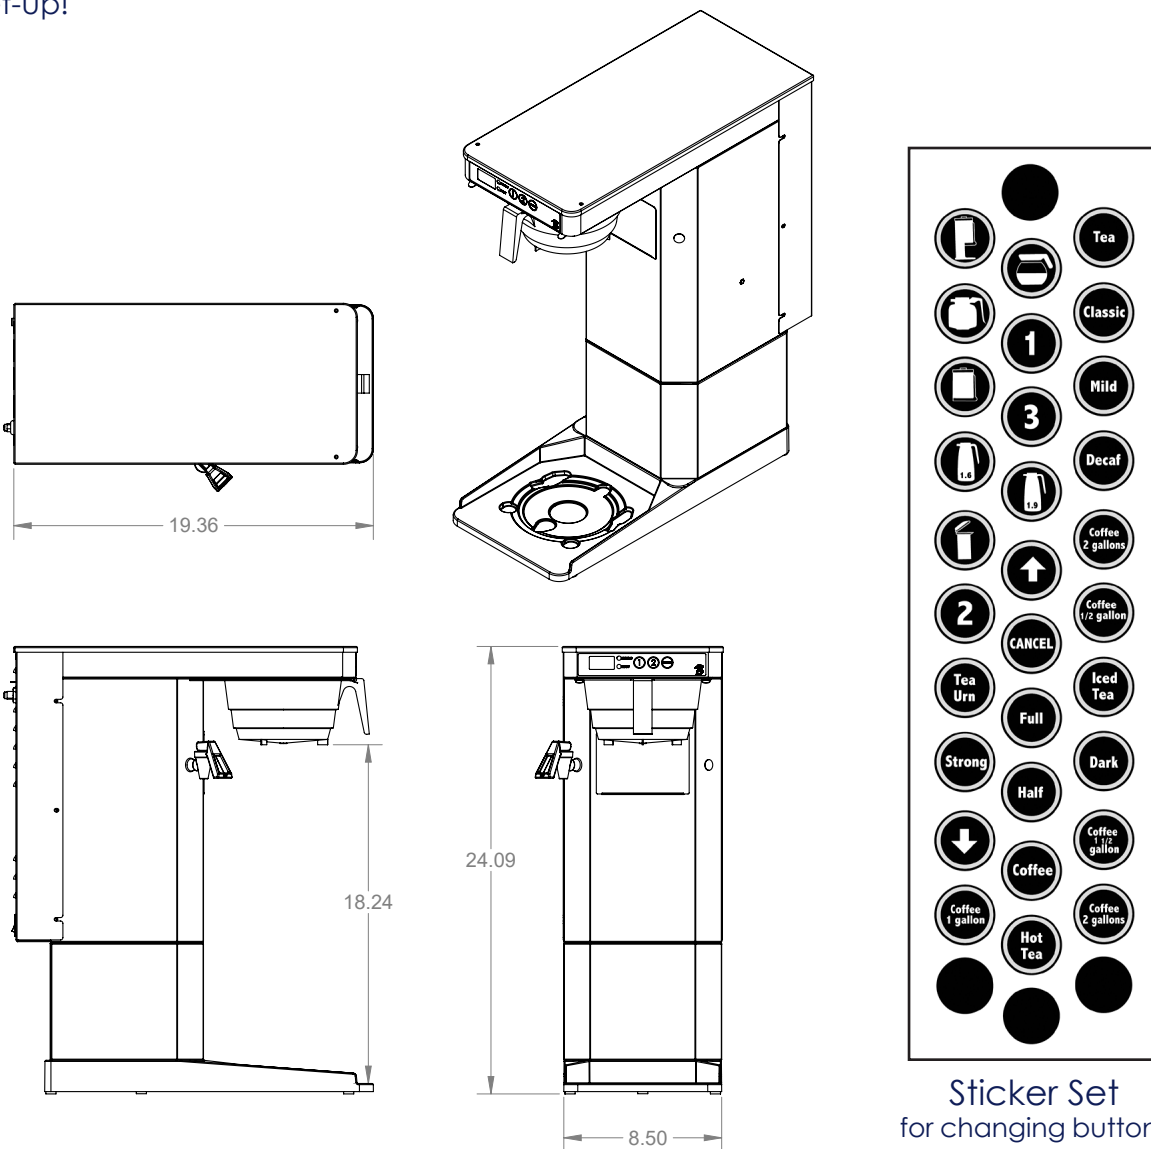

The 20:1 TD brewing system is easy to set-up. Simply plumb in the water supply, plug in the system's built in cord, and turn the machine on. The 20:1 system will sense a dry probe and begin filling the tank automatically. Once the water in the tank has reached the proper level, the element will automatically turn on and begin heating. In minutes, the correct brewing temperature will be reached, and you're ready to brew!

## Technical Features:

- 3 Independent Brew Selections with adjustable Brew time and Brew volume.
- Modular Tank and Automated System
- Universal Base easily locates container and eliminates counter top messes.
- Modular Cabinet you can easily convert the brewer height with patented Riser system.
- Hot Water Faucet can be located on either side. (special order on right)
- Gourmet Spray head for rain drop brewing.
- Easy Set-Up!

## Additional Information

Part Number	Model	Height	Width	Depth	Volts	Watts	Amps	Weight
121598	20:1 TD	24.2"	8.5"	19.8"	120V	1750	14.6	31 LBS