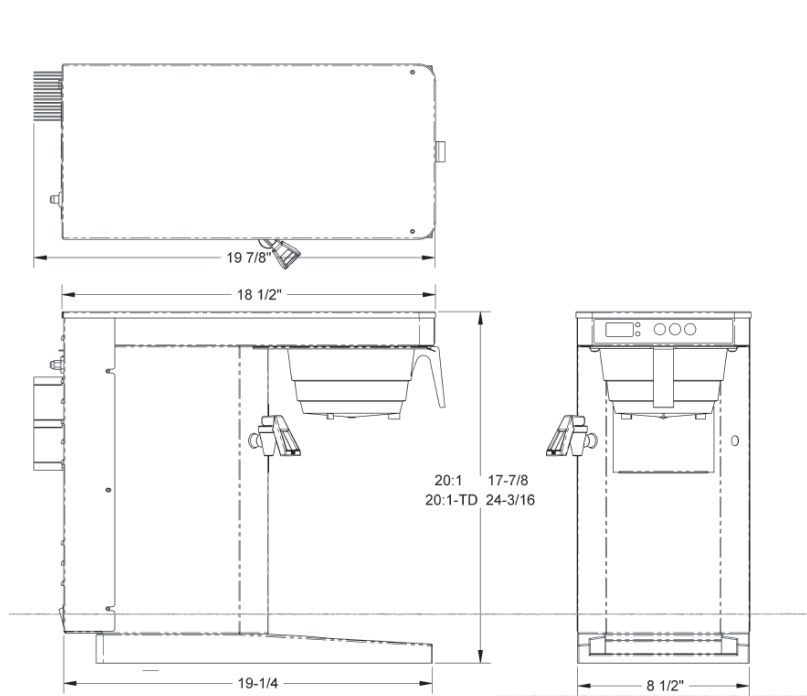

Technical Features

- 3 Independent Brew Selections with adjustable Brew time and Brew volume.
- Modular Tank and Automated System
- Universal Base easily locates container and eliminates counter top messes.
- Modular Cabinet you can easily convert the brewer height with patented Riser system.
- Hot Water Faucet can be located on either side. (special order on right)
- Gourmet Sprayhead for rain drop brewing.
- Easy Set-Up!

20:1 LD

Sticker Set for changing buttons

Additional Information

Model	Shipping Weight		120V	240V
20:1 LD	24 lbs	USA	14.6 Amps	14.6 Amps
		Canada	11.7 Amps	14.6 Amps