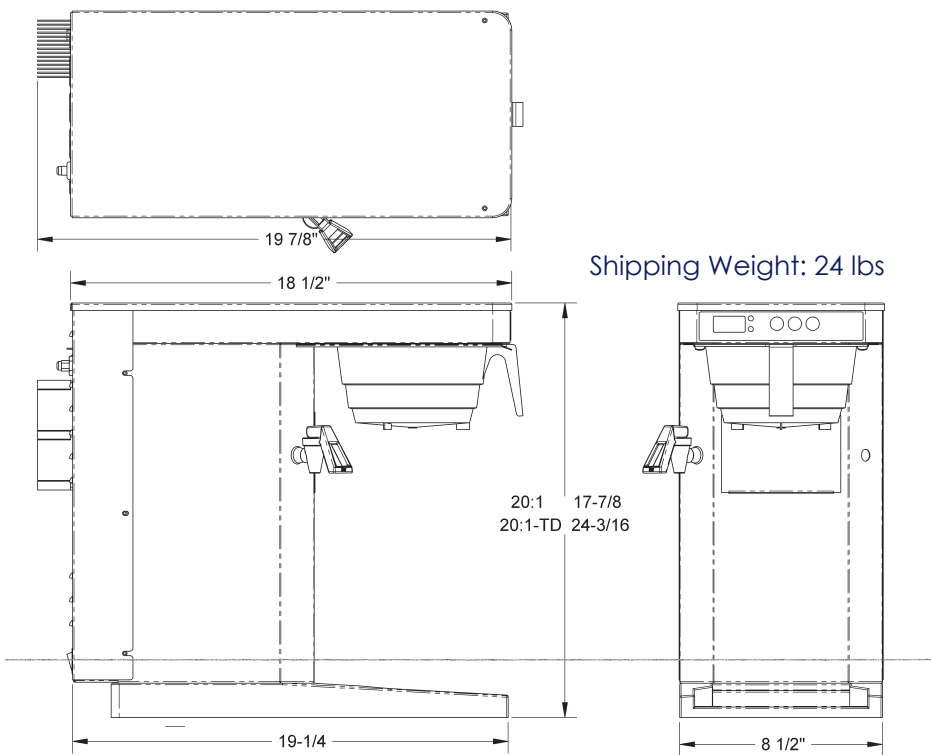

Brew your favorite coffee or iced tea with perfect precision.

Technical Features

- 3 Independent Brew Selections with adjustable Brew time and Brew volume.
- Modular Tank and Automated System
- Universal Base easily locates container and eliminates counter top messes.
- Modular Cabinet you can easily convert the brewer height with patented Riser system.
- Hot Water Faucet can be located on either side. (Special order on right)
- Gourmet Spray head for rain drop brewing.
- Easy Set-Up!

20 to 1 Combo

Sticker Set for changing buttons

Additional Information

Model	Part Number	Height	Width	Depth	Volts	Watts	Amps	Weight
20:1 Combo	PN: 121736	17.875"	8.5"	19.875"	120 V	1750W	14.6A	24 LBS
				Canada	240V	1750W	14.6A	
					120V	1400W	11.7A	
					240V	1750W	14.6A	