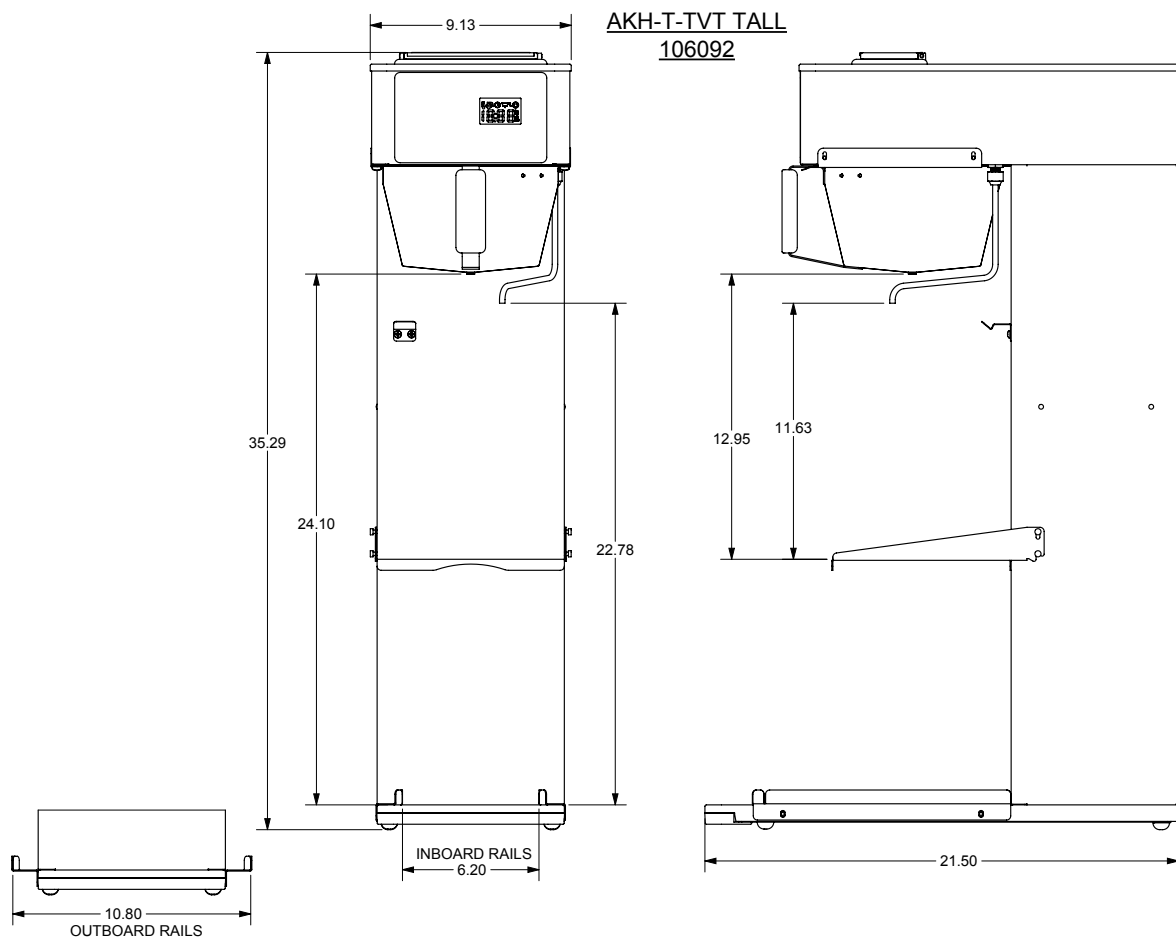

AKH-T-TVT Tall with 9"
head PN: 106092

AKH-T-TVT
PN: 106062

800138

800255

120705

805011

110391

One brewer fits all of these dispensers

3 Gallon Automatic Iced Tea Brewer

Additional Information

Model	Part Number	Height	Width	Depth	Volts	Watts	Amps	Weight
AKH-T-TVT	106062	33.3"	8.63"	21.5"	120 VOLTS	1775W	14.8A	35 LBS
AKH-T-TVT	106092	35.3"	9.13"	21.5"	120 VOLTS	1775W	14.8A	35 LBS