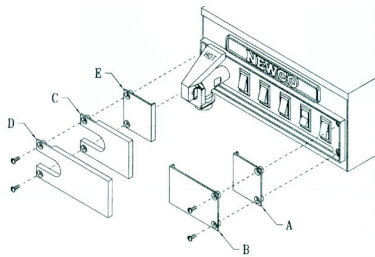

# GXF1-15

WATER SUPPLY-COLD 10-100-PSI

COVER	FUNCTION
A	Conceals multi-volume selector switch
B	Conceals multi-volume selector switch and brew start switch
C	Conceals one warmer switch (upper warmer)
D	Conceals warmer switches (both upper warmers)
E	Conceals Faucet Position when faucet is removed