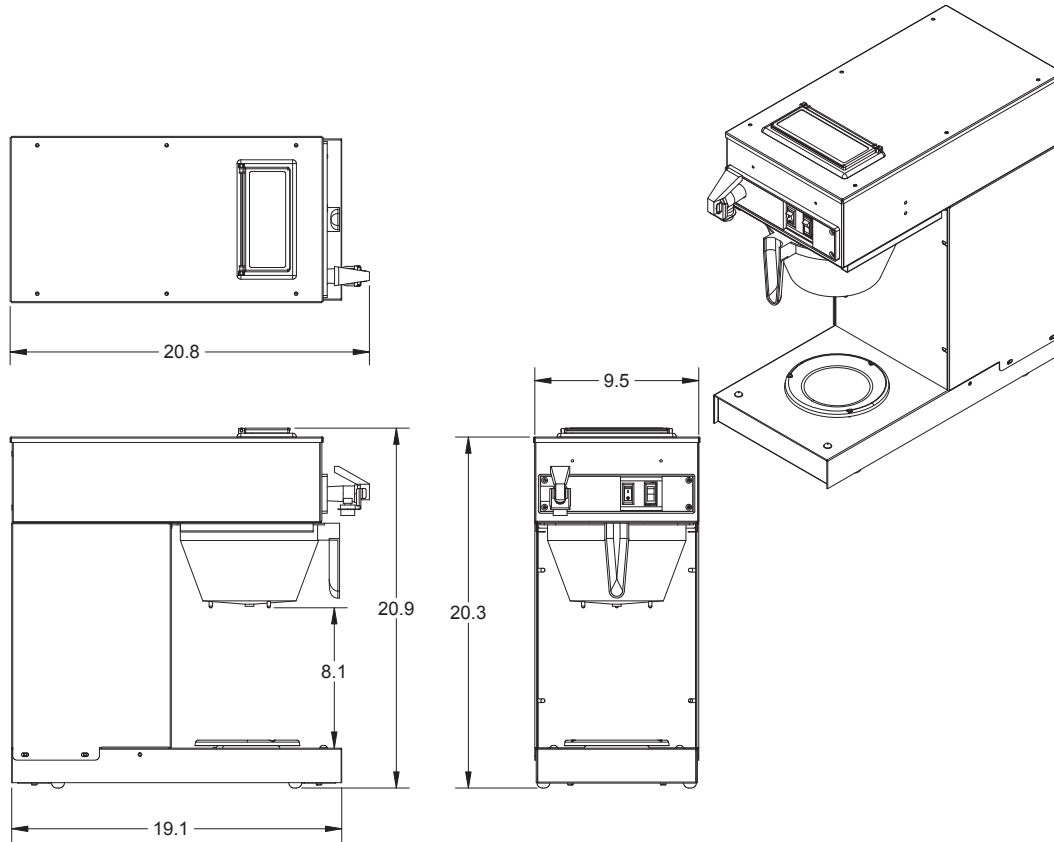

GXF1-15

WATER SUPPLY-COLD 10-100-PSI