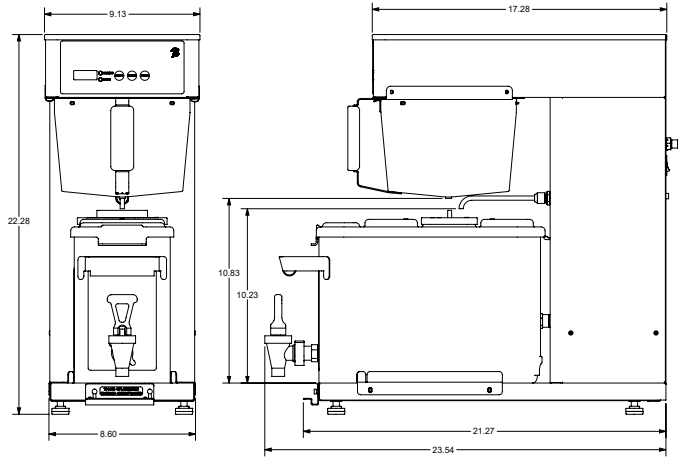

COLD BREW

123380 Cold brew System with (1) 2.0 Gal Dispenser