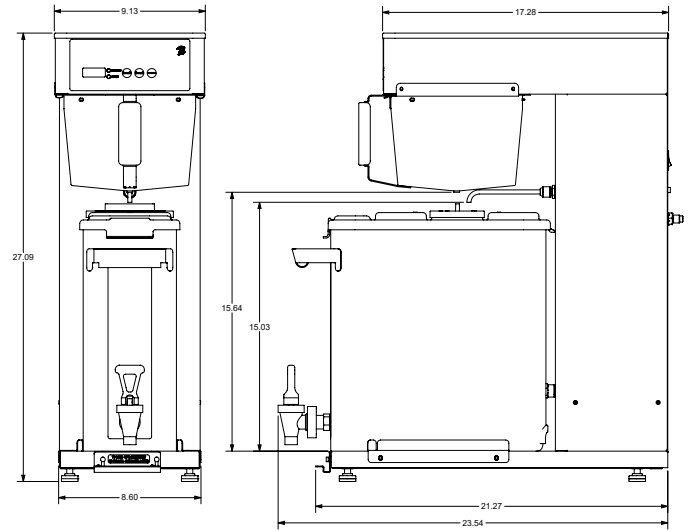

123320 Cold Brew system with (1) 3.5 Gal Dispenser