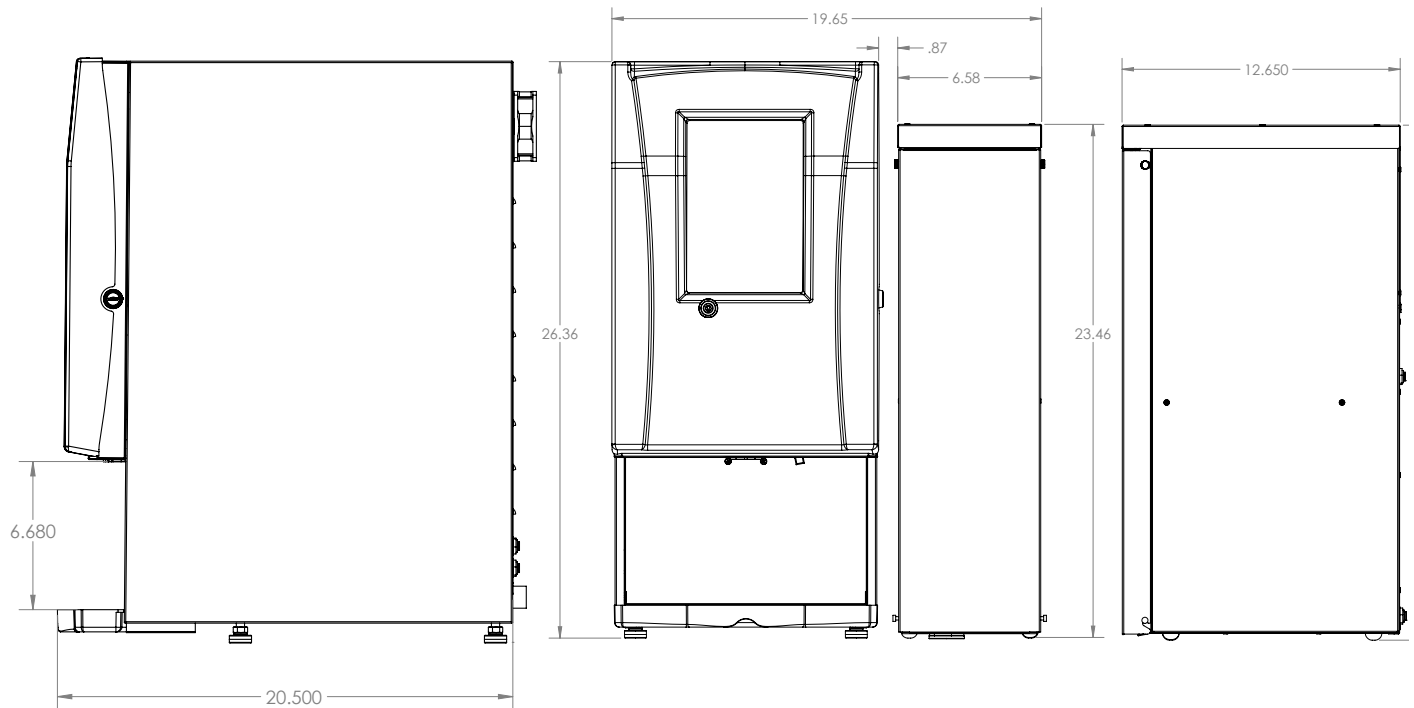

BISTRO TOUCH LARGE CAPACITY

SHOWN WITH SIDE CAR ACCESSORY

**Shown with side car accessory - sold separately*

Features

- New QR Code Feature
- Coffee BIB: two 1 gallon boxes of product
- 2 Powder hoppers: milk - 3 lbs and chocolate - 8 lbs
- Dispensing: portion control
- Hot water: independent push and hold hot water dispense
- Maximum cup size: 20 ounces
- Product compartment door lock
- Out of powder alert: display notification.
- Sanitation cycle for BIB system cleaning and flush button for cleaning powder bowl.
- Water filtration monitor
- Pre - programmed recipes: 69
- Drain tray
- Sidecar holds two 1 Gal BIB's and interfaces to machine.
- New larger peristaltic pumps provide higher output and lower ratio capabilities.
- Certifications: UL underwriters laboratory & National Sanitation Foundation (NSF)

The engaging and intuitive touch screen allows consumers to easily choose a beverage and customize the size and strength of each drink. Allows up to 3 drink sizes (6oz to 20oz) and strengths (mild, regular and bold) to be visible on the screen to the consumer. Bistro Touch also allows drink sizes and strengths to be disabled in programming for locations that want to serve only one cup size or a specific strength.

Dimensions

Additional Information

Part Number	Description	Height	Width	Depth	Volts	Watts	Amps	Weight
128302	BIST TOU, LG/CAP W/SIDECAR	26.36"	19.65	20.50"	120 VOLTS	1400 / 1600	15A	50LB
128280	BISTRO TOUCH, LRG CAPACITY	26.36"	12.21"	20.50"	120 VOLTS	1400 / 1600	15A	38LB
128269-BPC	SIDE CAR ASY, BISTRO, LG/CAP	23.46"	6.58"	12.65"	--	--	--	12LB