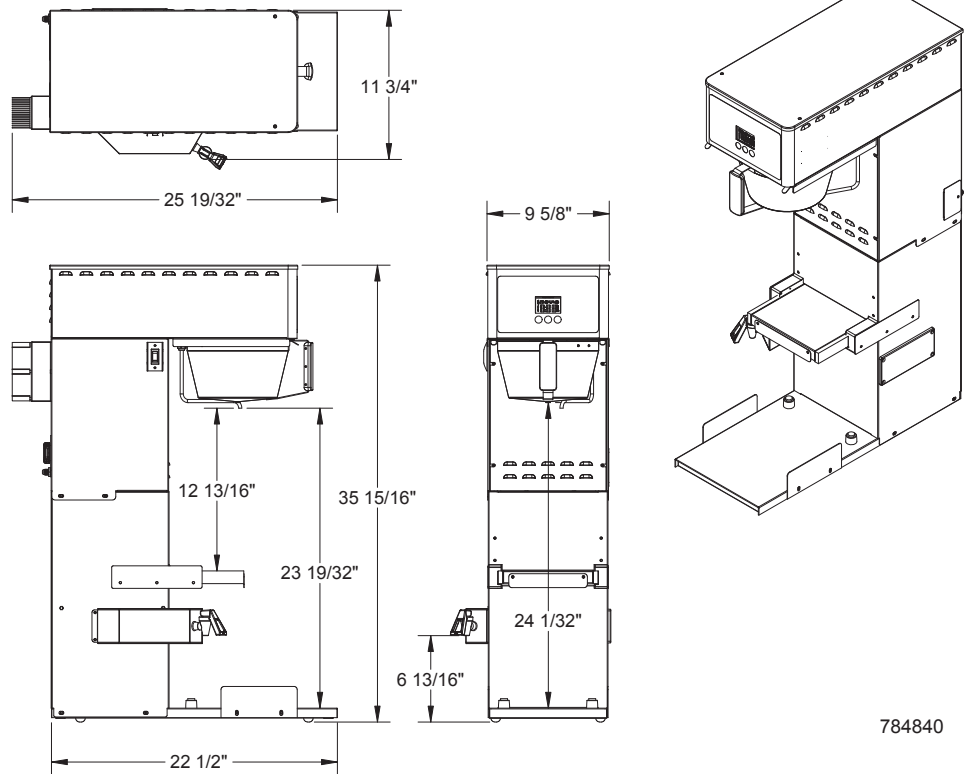

784840

Additional Information

Part Number	Model	Width	Depth	Height	Volts	Watts	Amps	Weight
PN: 784830	STVT COMBO	9.5"	22.5"	25.6"	120V	1375 W	11.4 A	42 lbs
					120V/240V	5500 W	22 A	
PN: 784840	STVT COMBO W/SO	9.5"	22.5"	36"	120V	1375 W	11.4 A	48 lbs
					120V/240V	5500 W	22 A	

Electrical: 120V models are 2 wires plus ground service rated 120V, single phase, 60Hz. 120/240 V models are 3 wires plus ground service rated 120/240 V, single phase, 60Hz

Plumbing: Water line should be 20-90 PSI and have a minimum flow rate of 1.5 GPM. Mechanical connection on brewer is 1/4" male flare connector.