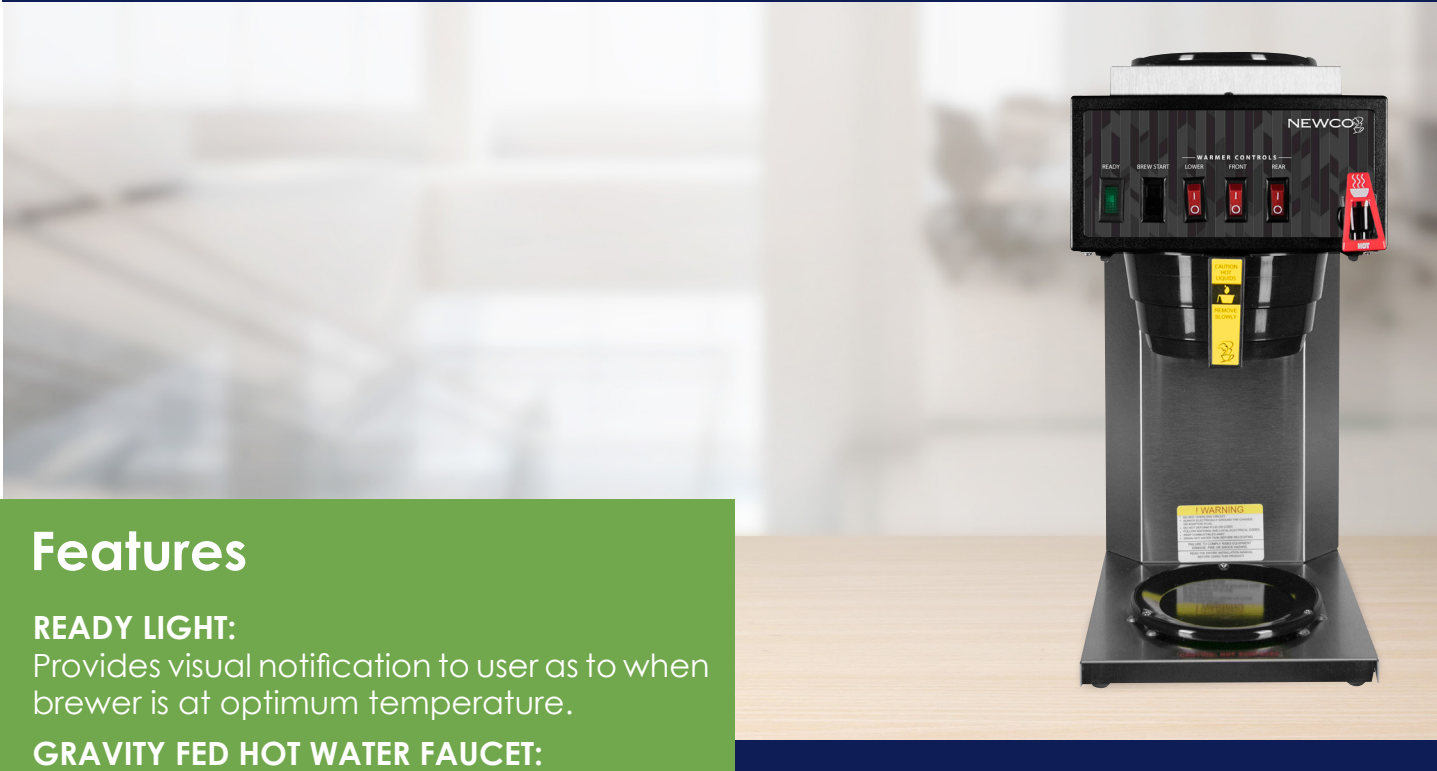

FC-S3

FC SERIES

Features

READY LIGHT:

Provides visual notification to user as to when brewer is at optimum temperature.

GRAVITY FED HOT WATER FAUCET:

Provides larger volume of hot water for allied products. Faucet can be used during a brew cycle without adversely affecting pot level.

DUMP VALVE OPERATION:

Faster overall brew cycle. Dump valve operation provides more consistent brew volumes under erratic water pressure conditions. Coffee profile will remain more consistent once set.

EASE OF SERVICE:

Components are located in the top of the machine. Eliminates the need to pull machines from locations and disconnect water in order to make minor adjustments or repairs.

OPTIONAL AUTO-ARM:

Pre-checks water temperature before brewing to ensure optimum brew temperature.

Newco designed the FC series of brewers to satisfy requests for a brewer with better overall brewing temperature and an accurate brew volume. This modular cabinet construction allows you to convert your brewer to accommodate the vessel of your choice, or new vessels in the future.

The FC models incorporate some unique features such as: a dump valve system, a water level detection system that eliminates evaporation short pots, gravity fed hot water faucet, and a tank on/off switch. The dump valve system allows hot water to be drawn immediately from the hot water tank, instead of the traditional cold water pre-fill that initiates the brew-start.

Giving you great tasting coffee with better overall brew temperatures and extremely accurate brew volumes.